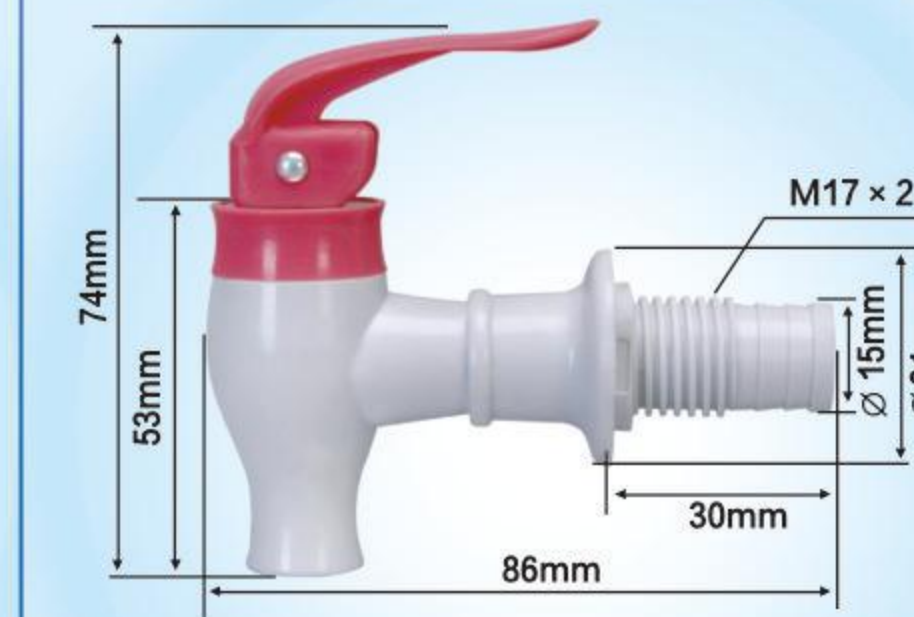

Male thread
QTY: 200PCS
G.W.: 7.0KGS
MEAS: 41×27×25CM