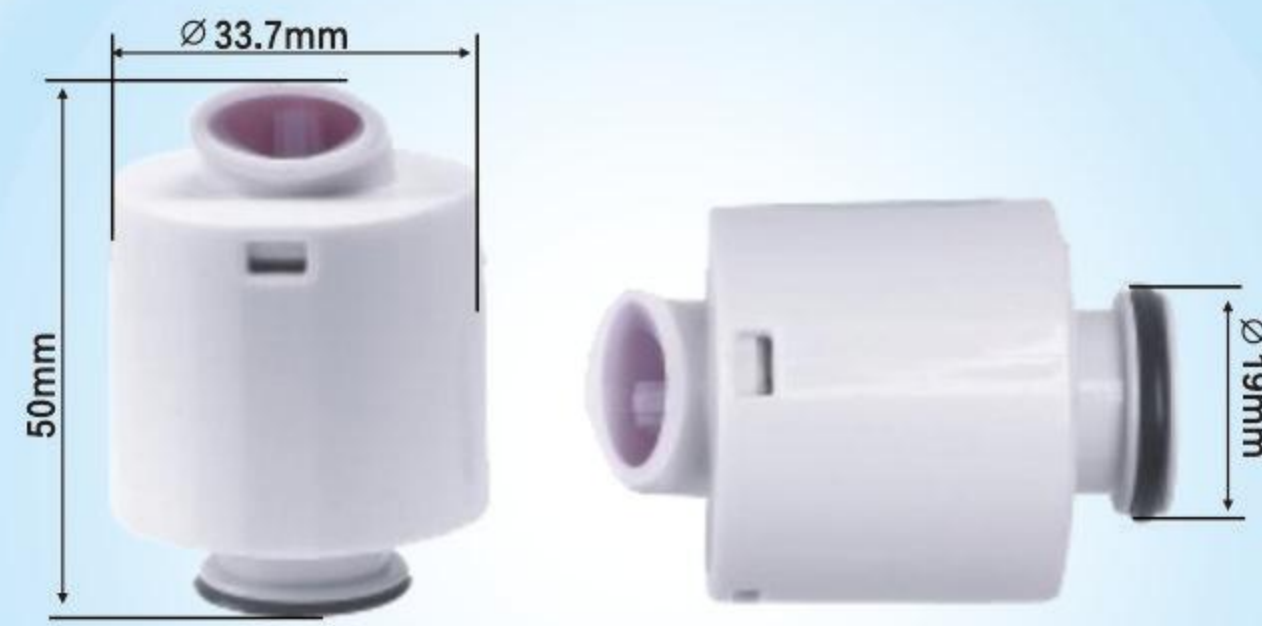

Model No:**Mabe-8**
Material:ABS
QTY: 300PCS
G.W.: 8.0KGS
MEAS: 41×27×25CM