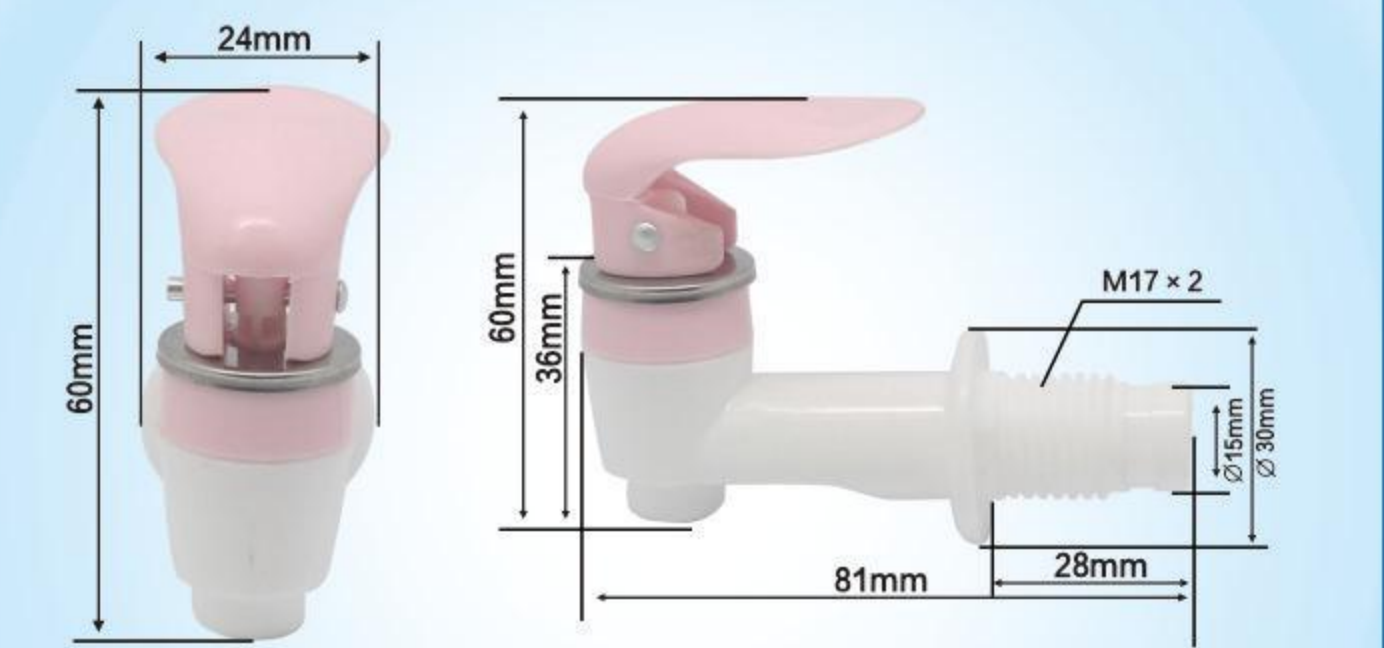

Model No: **D2**
Material:PP
Clolur: ●●●
Male thread
QTY: 250PCS
G.W.: 7.0KGS
MEAS: 41×27×25CM