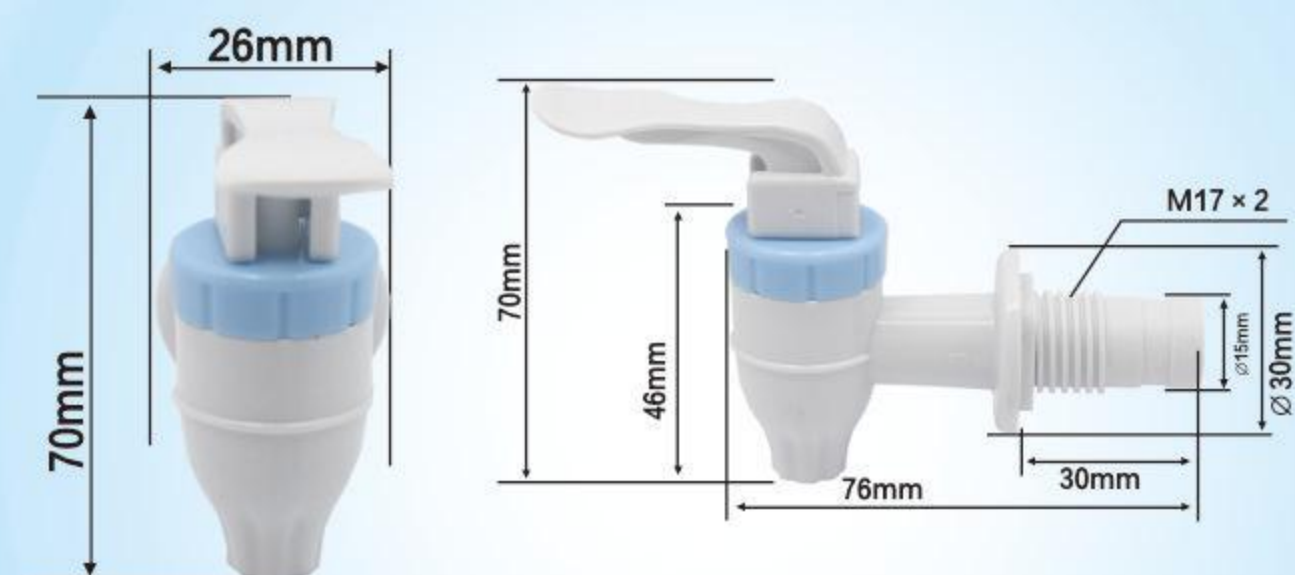

Model No: F8-1
Material:PP
Clolur: ●●●
Male thread
QTY: 200PCS
G.W.: 7.5KGS
MEAS: 41×27×25CM