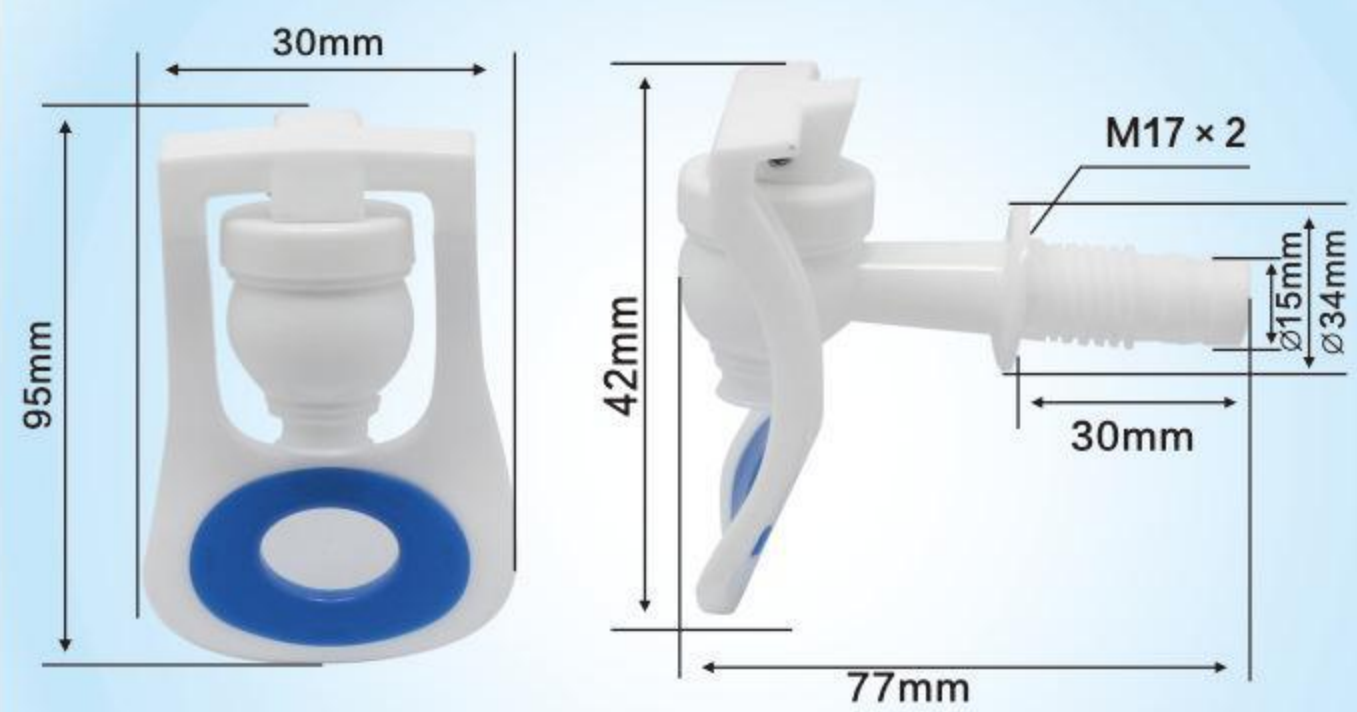

Model No: **B15**
Material:PP
Clolur: ●●●
Male thread
QTY: 150PCS
G.W.: 7.0KGS
MEAS: 41×27×25CM