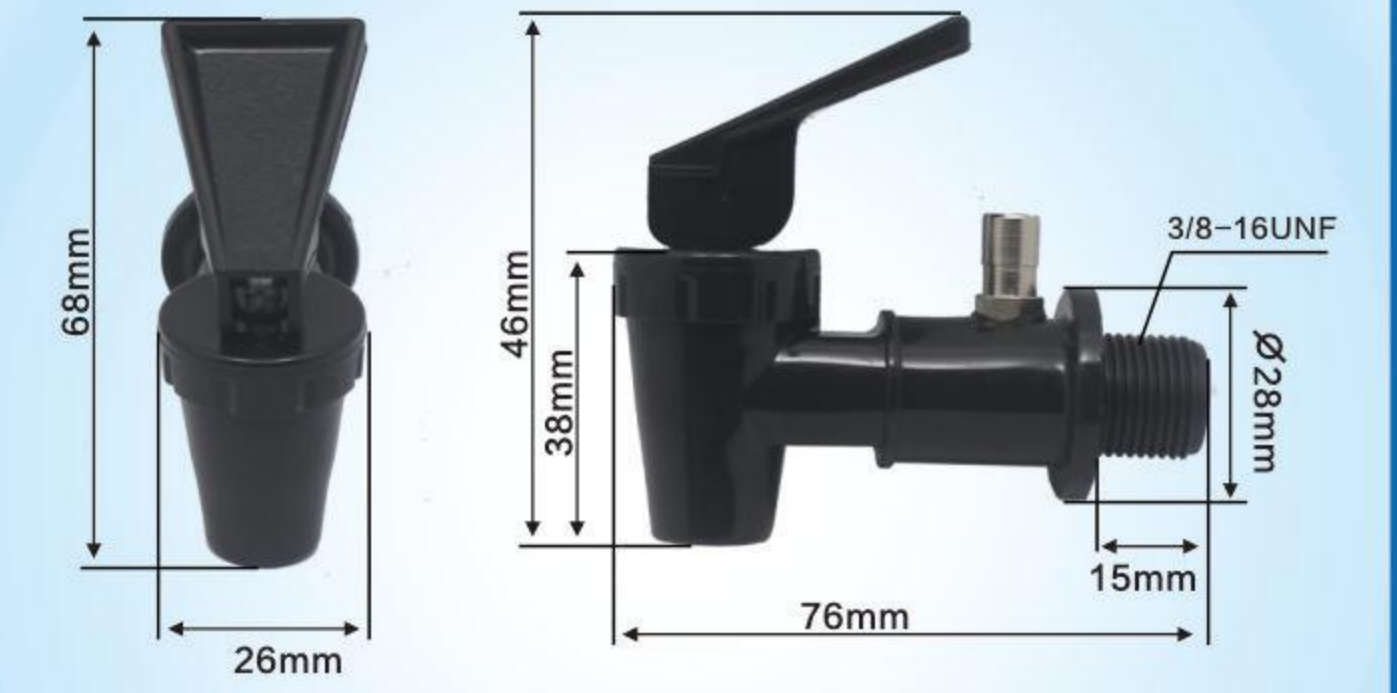

Model No: **Ball valve 8**
QTY: 300PCS
G.W.: 5.5KGS
MEAS: 41x27x25CM

Model No: **Ball valve 10**
QTY: 300PCS
G.W.: 6.5KGS
MEAS: 41x27x25CM

Model No: **A-boda-1**
Material: PA

Male thread
QTY: 200PCS
G.W.: 6.4KGS
MEAS: 41x27x25CM