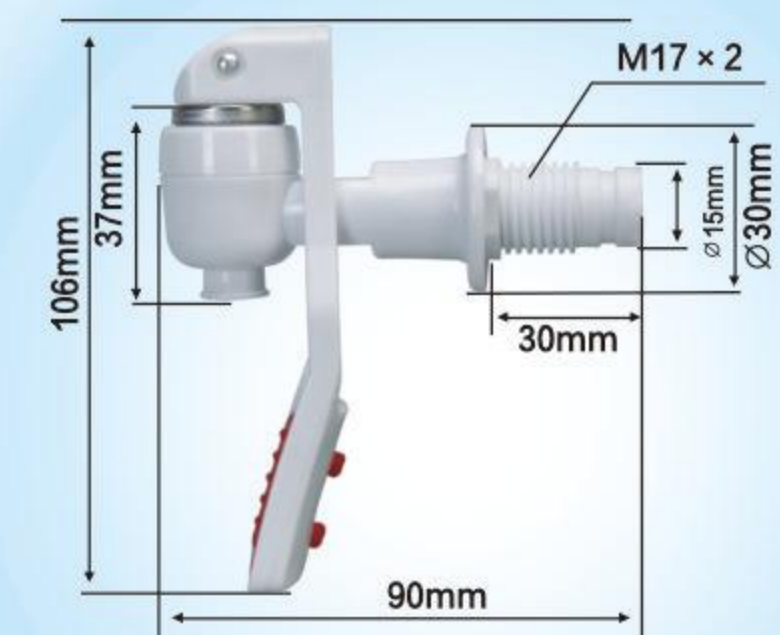

Male thread
QTY: 200PCS
G.W.: 6.5KGS
MEAS: 41×27×25CM

Model No: H2
Material:PP
Clolur: ●●●

Male thread
QTY: 150PCS
G.W.: 5.6KGS
MEAS: 41×27×25CM

Female thread
QTY: 250PCS
G.W.: 7.0KGS
MEAS: 41×27×25CM

Model No: H3
Material:PP
Clolur: ●●●