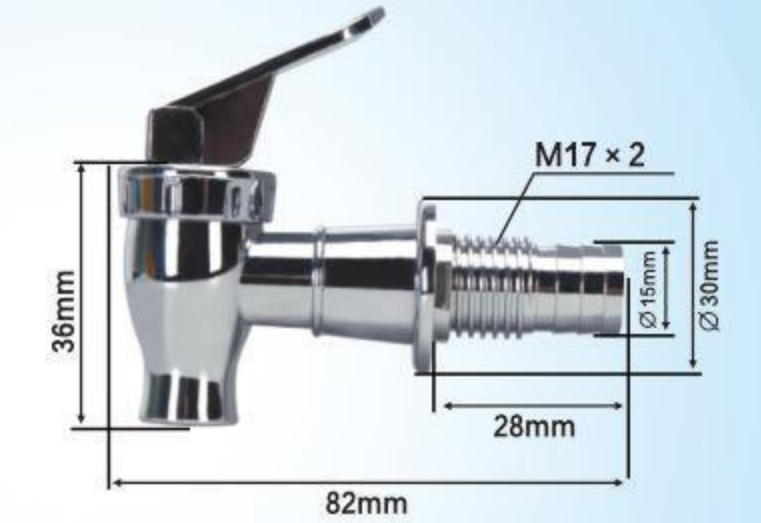

Male thread
QTY: 150PCS
G.W.: 7.00KGS
MEAS: 41 x 27 x 25CM

Model No: Small outflow mouth Electroplate
Material: ABS

Male thread
QTY: 200PCS
G.W.: 7.8KGS
MEAS: 41 x 27 x 25CM

Model No: B6-2 Electroplare
Material: ABS

Male thread
QTY: 150PCS
G.W.: 6.5KGS
MEAS: 41 x 27 x 25CM

Model No: B6-3 Electroplate

QTY: 100PCS
G.W.: 7.5KGS
MEAS: 41 x 27 x 25CM

Model No: T Electroplate

QTY: 200PCS
G.W.: 7.0KGS
MEAS: 41 x 27 x 25CM

Model No: T1 Electroplate