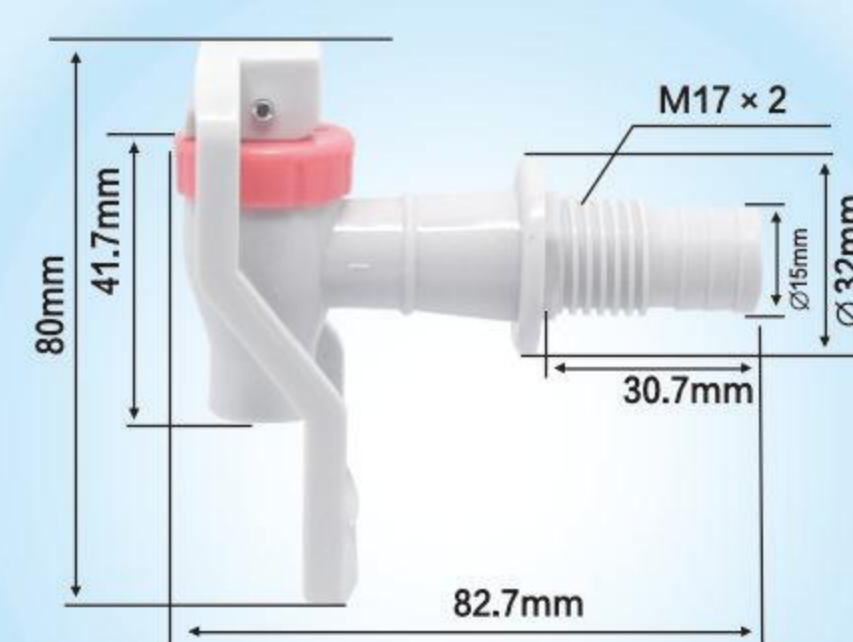

Male thread
QTY: 170PCS
G.W.: 7.5KGS
MEAS: 41×27×25CM