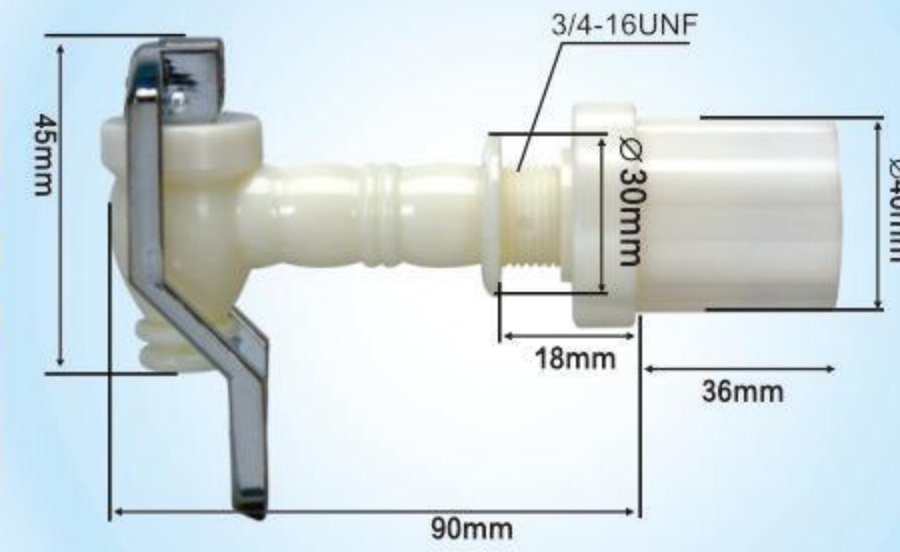

Model No: B5 Electroplate
Material: ABS

Male thread
QTY: 170PCS
G.W.: 7.0KGS
MEAS: 41 x 27 x 25CM

Model No: B6 Electroplate
Material: ABS

Male thread
QTY: 150PCS
G.W.: 7.50KGS
MEAS: 41 x 27 x 25CM

Model No: H2-2 Electroplate
Material: ABS

Male thread
QTY: 150PCS
G.W.: 7.00KGS
MEAS: 41 x 27 x 25CM

Model No: Small outflow mouth Electroplate
Material: ABS

Male thread
QTY: 200PCS
G.W.: 7.8KGS
MEAS: 41 x 27 x 25CM

Model No: B6-2 Electroplare
Material: ABS

Male thread
QTY: 150PCS
G.W.: 6.5KGS
MEAS: 41 x 27 x 25CM

Model No: B6-3 Electroplate

QTY: 100PCS
G.W.: 7.5KGS
MEAS: 41 x 27 x 25CM

Model No: T Electroplate

QTY: 200PCS
G.W.: 7.0KGS
MEAS: 41 x 27 x 25CM

Model No: T1 Electroplate