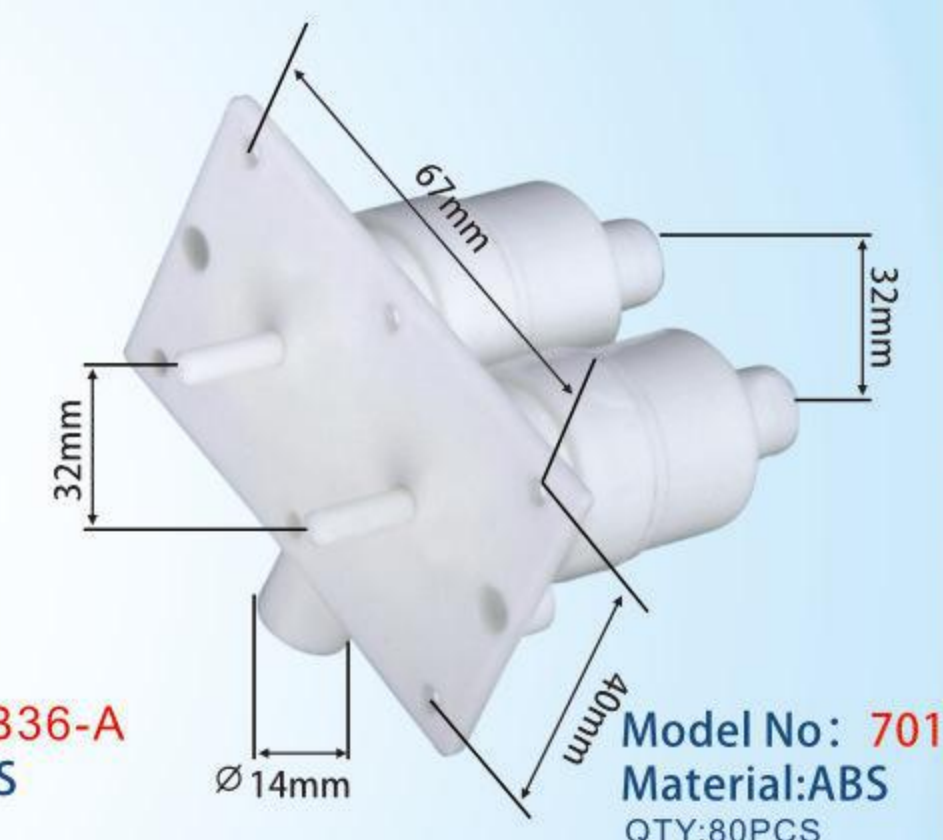

Model No: B36-A
Material: ABS
QTY: 600PCS
G.W.: 7.1KGS
MEAS: 41X27X25

Model No: 701
Material: ABS
QTY: 80PCS
G.W.: 6.0KGS
MEAS: 41X27X25