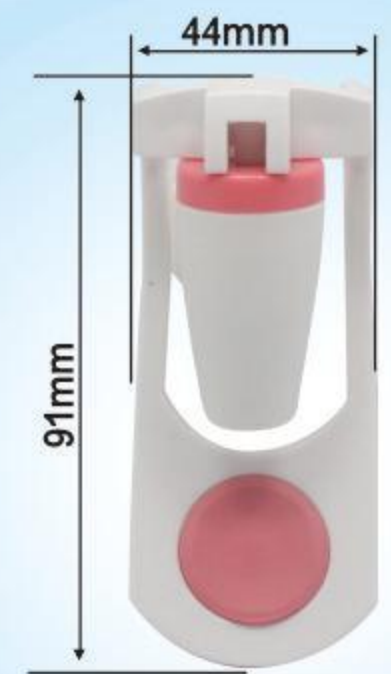

Model No: F9
Material:PP
Clolur: ●●●