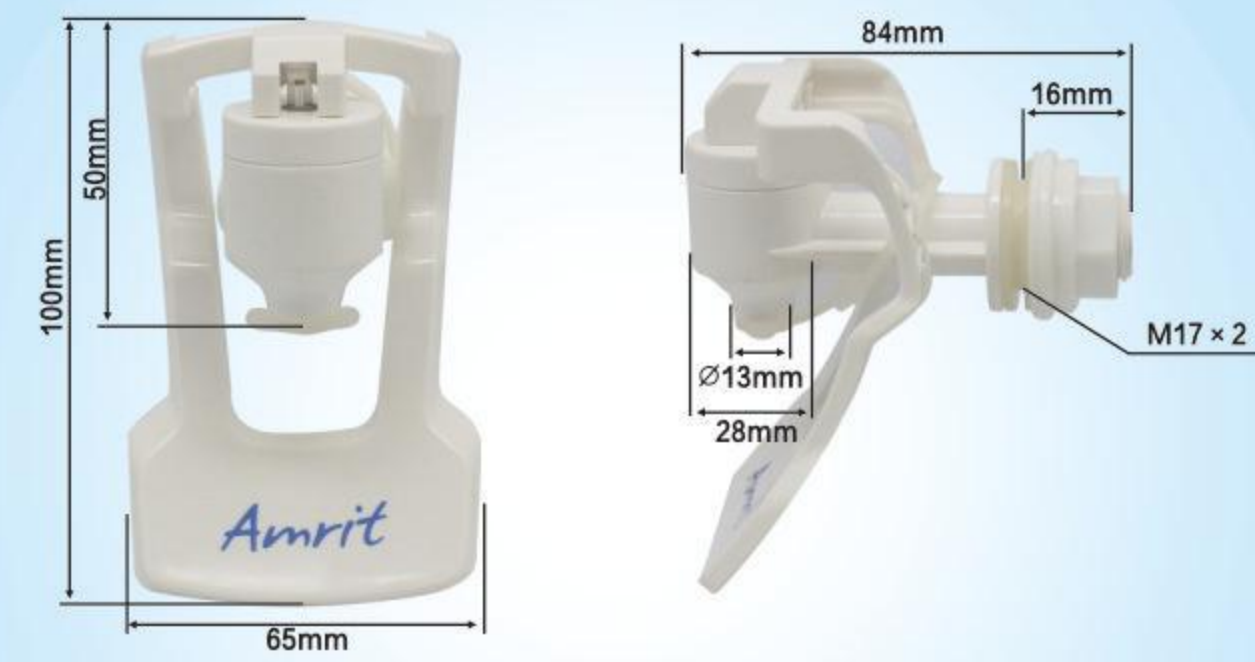

Model No: **G3**
Material:ABS
Clolur:

Male thread
QTY: 90PCS
G.W.: 5.0KGS
MEAS: 41×27×25CM