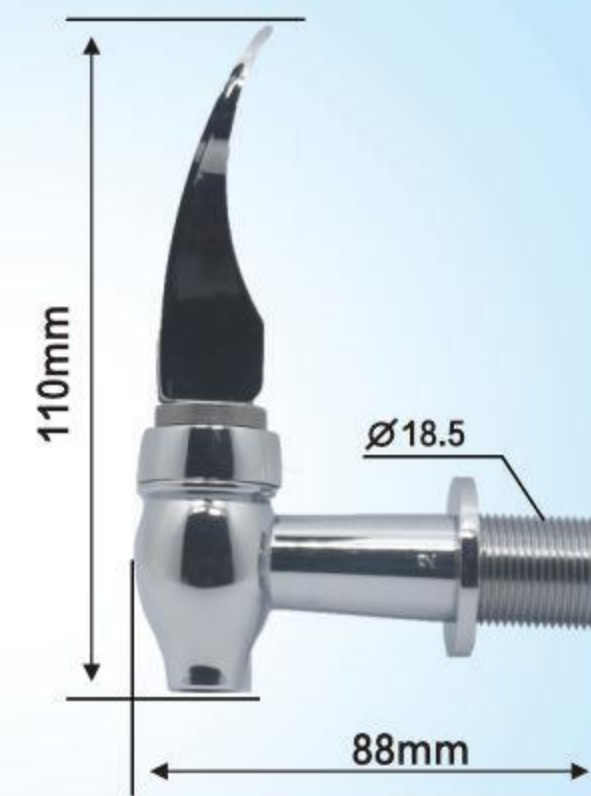

Model No: B7-2 Plated

QTY: 180PCS
G.W.: 7.4KGS
MEAS: 41 x 27 x 25CM