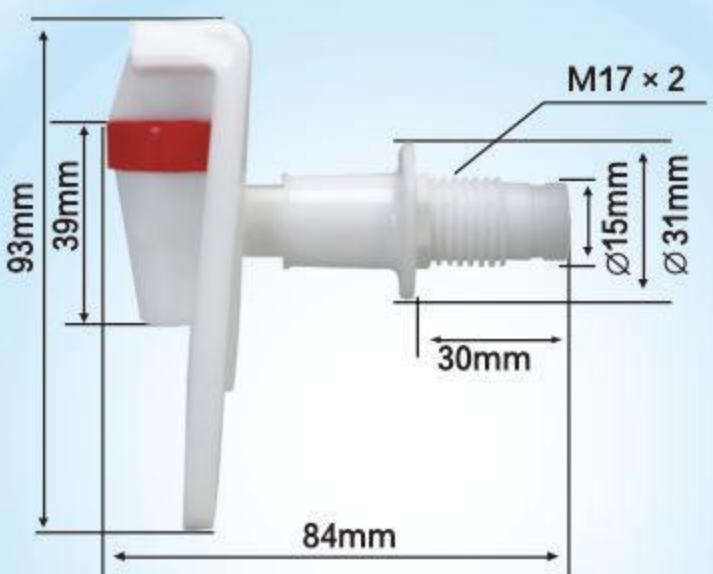

Male thread
QTY: 150PCS
G.W.: 5.6KGS
MEAS: 41×27×25CM