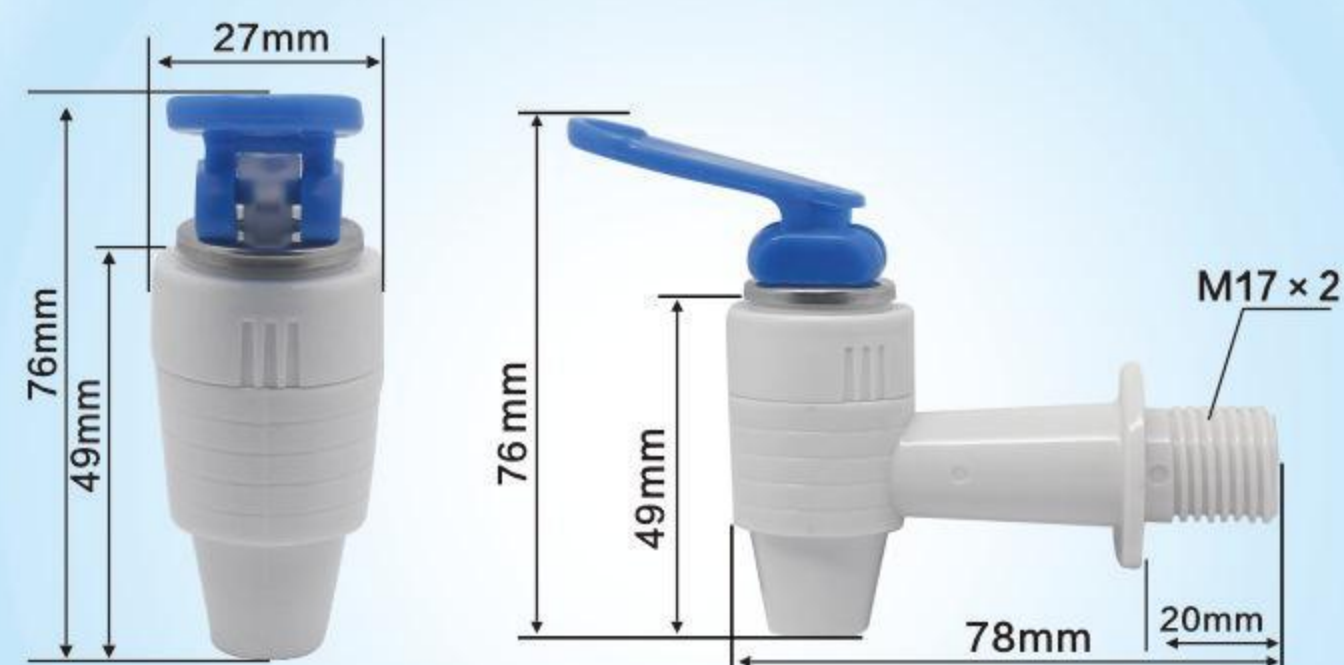

Model No: **E1-B**
Material:ABS
Clolur: ●●●

Male thread
QTY: 200PCS
G.W.: 7.0KGS
MEAS: 41×27×25CM