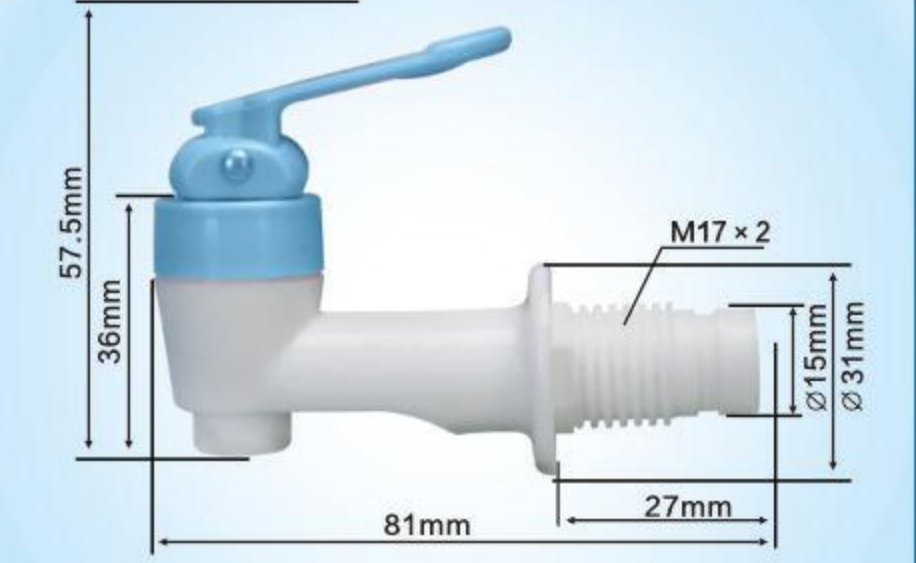

Model No: **Small B**
Material:PP
Clolur: ●●●

Male thread
QTY: 200PCS
G.W.: 7.00KGS
MEAS: 41×27×25CM

Female thread
QTY: 250PCS
G.W.: 6.50KGS
MEAS: 41×27×25CM

Model No: **C2**
Material:PP
Clolur: ●●●

Male thread
QTY: 250PCS
G.W.: 7.00KGS
MEAS: 41×27×25CM