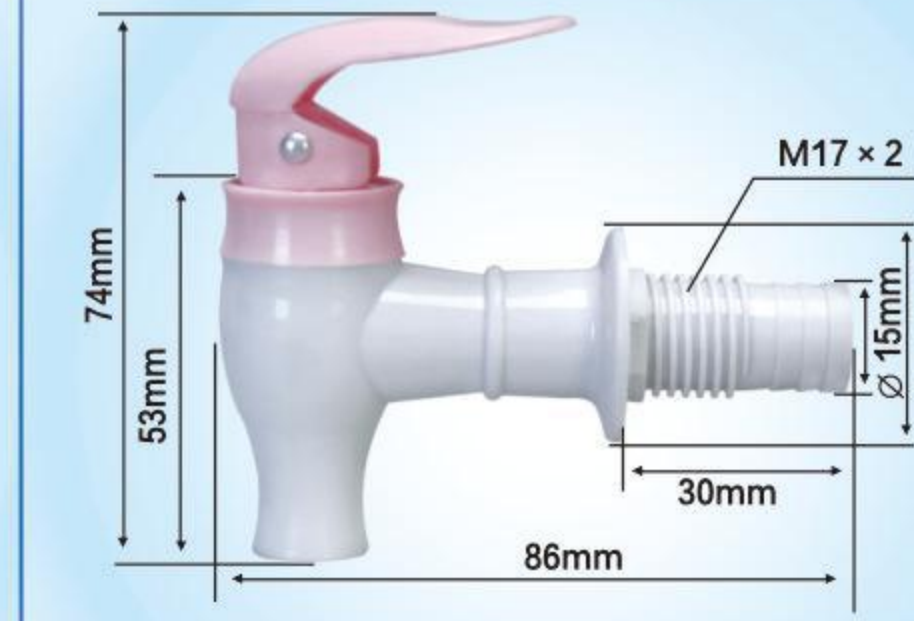

Male thread
QTY: 200PCS
G.W.: 7.0KGS
MEAS: 41×27×25CM