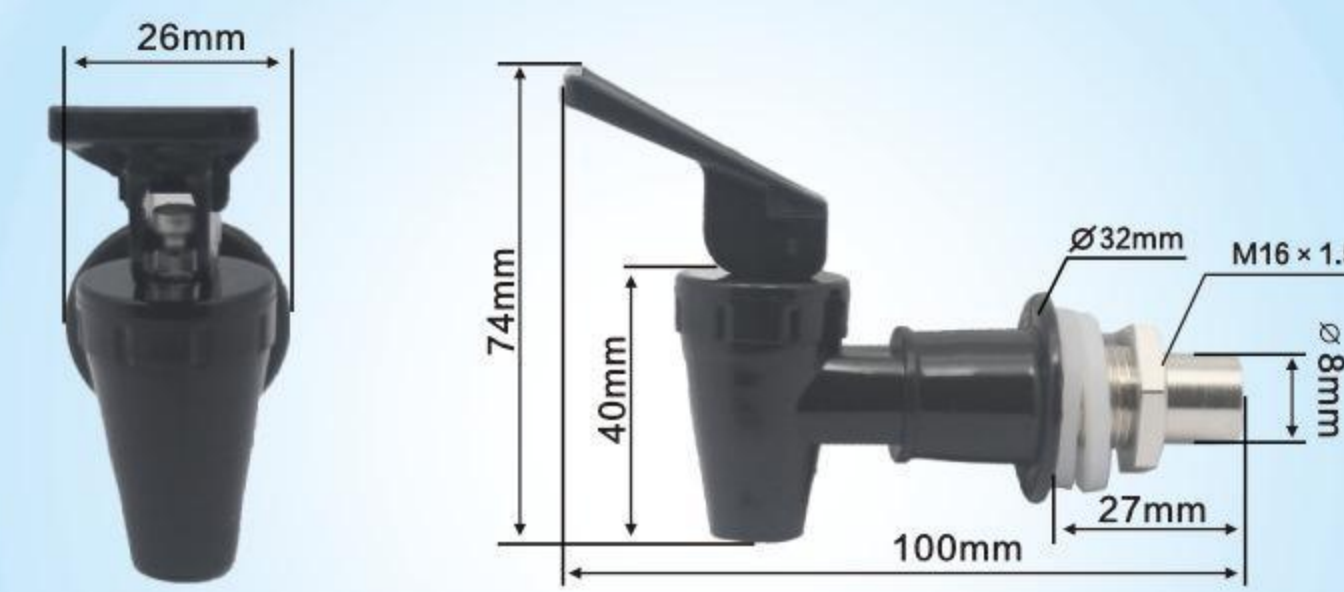

Model No: **A-boda-3**
Material: PA

Male thread
QTY: 200PCS
G.W.: 13KGS
MEAS: 41x27x25CM