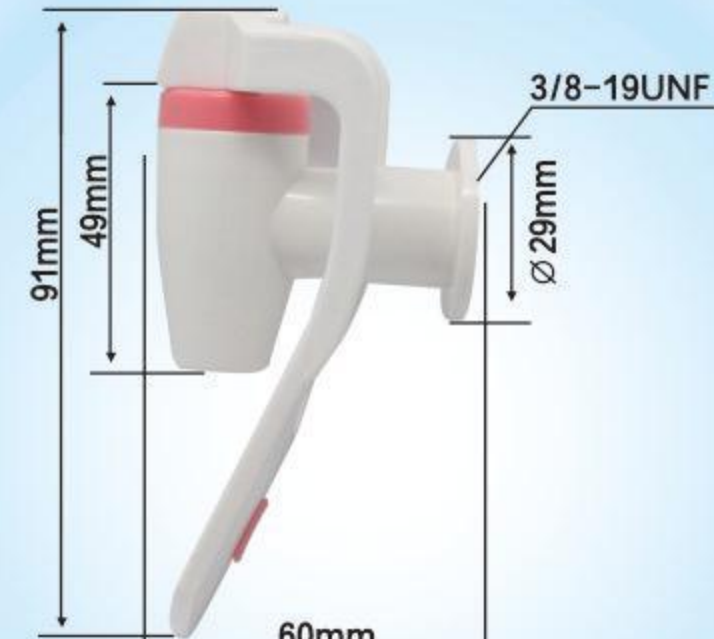

Female thread
QTY: 200PCS
G.W.: 7.5KGS
MEAS: 41×27×25CM