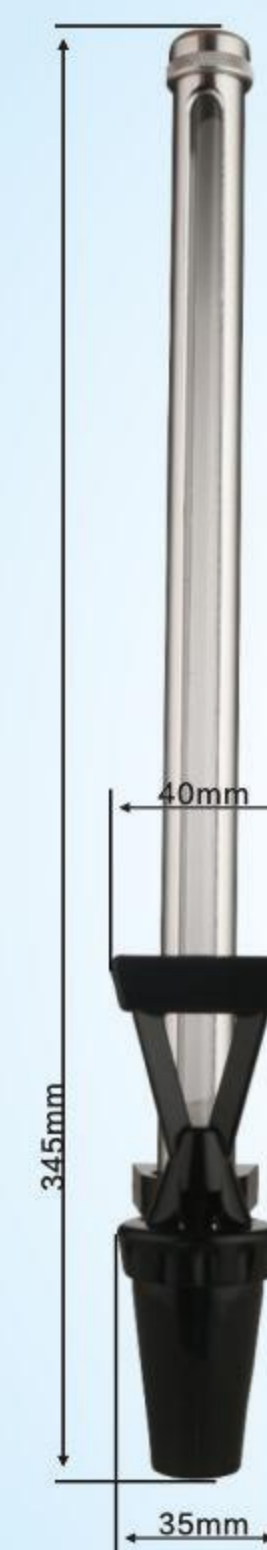

Model No: A-boda

Material
Gauge: Al + Glass/PC
Body: PA/PP
Gauge Length: 4"-20"

Model NO: P6
QTY: 35PCS
G.W: 5KG
MEAS: 41x27x25 CM

- Specifications:
① Al+Nylon
② Full Nylon
③ Full Copper

Material
Gauge: Al + Glass/PC
Body: PA/PP
Gauge Length: 4"-20"