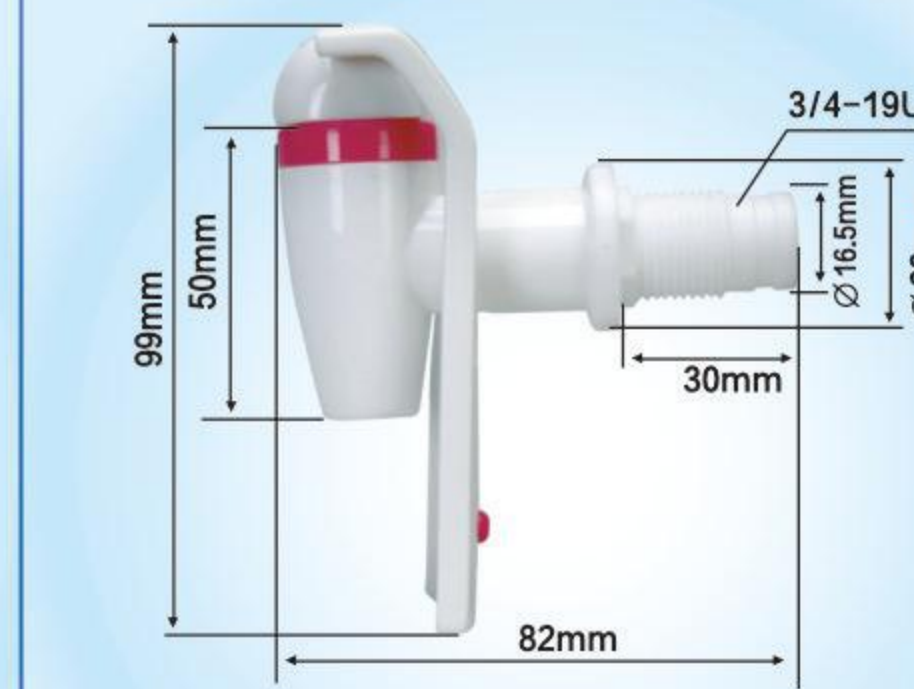

Model No: **F4**
Material:PP
Clolur: ●●●

Male thread
QTY: 200PCS
G.W.: 7.0KGS
MEAS: 41×27×25CM

Female thread
QTY: 300PCS
G.W.: 7.0KGS
MEAS: 41×27×25CM

Model No: **F6**
Material:PP
Clolur: ●●●

Male thread
QTY: 150PCS
G.W.: 7.5KGS
MEAS: 41×27×25CM