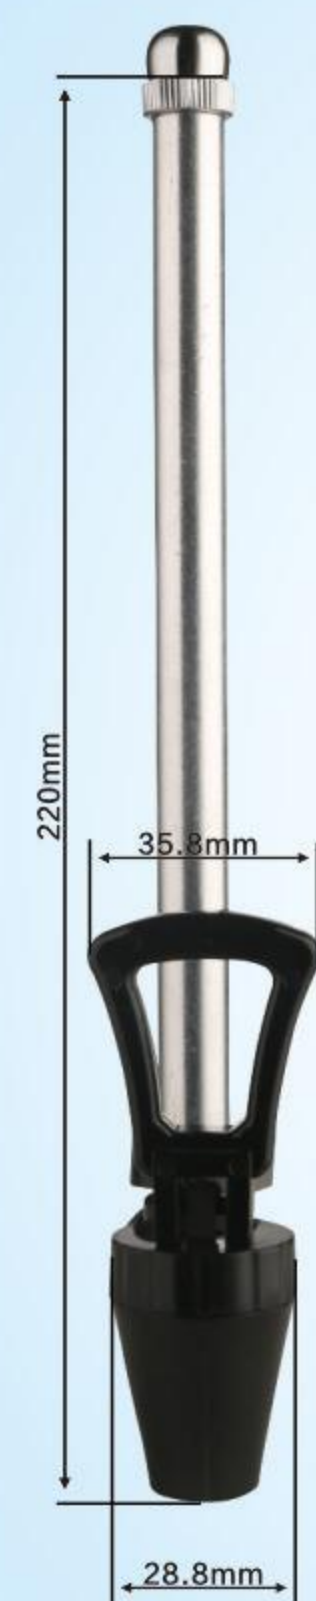

Model No: Valves-2
QTY: 100PCS
G.W.: 7.5KGS
MEAS: 41 x 27 x 25CM