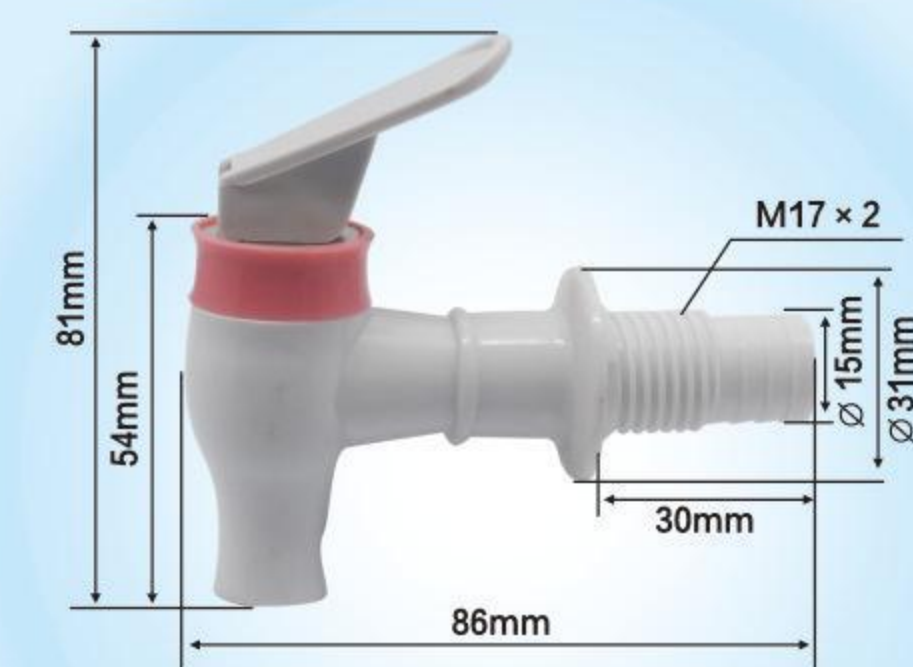

Female thread
QTY: 280PCS
G.W.: 7.0KGS
MEAS: 41×27×25CM

Model No: **E1-A**
Material:PP
Clolur: ●●●

Male thread
QTY: 200PCS
G.W.: 7.0KGS
MEAS: 41×27×25CM

Model No: **E1-B**
Material:ABS
Clolur: ●●●

Male thread
QTY: 200PCS
G.W.: 7.0KGS
MEAS: 41×27×25CM

Model No: **E1-C**
Material:ABS
Clolur: ●●

Male thread
QTY: 200PCS
G.W.: 6.9KGS
MEAS: 41×27×25CM

Model No: **E1-F**
Material:ABS
Clolur: ●●

Male thread
QTY: 200PCS
G.W.: 8.0KGS
MEAS: 41×27×25CM

Model No: **F1**
Material:PP
Clolur: ●●●