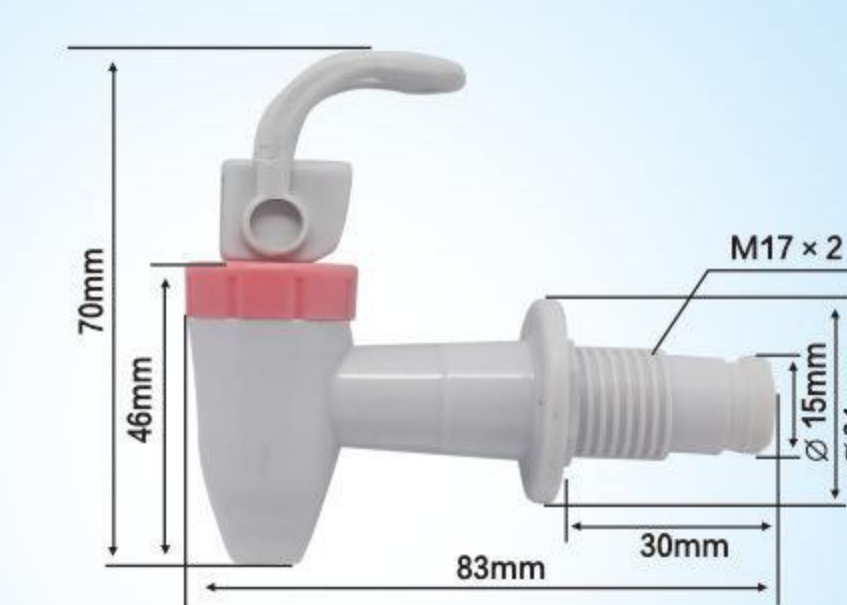

Female thread
QTY: 170PCS
G.W.: 6.6KGS
MEAS: 41×27×25CM

Model No: **F5**
Material:PP
Clolur: ●●

Male thread
QTY: 200PCS
G.W.: 7.8KGS
MEAS: 41×27×25CM

Model No: **F7**
Material:PP
Clolur: ●●●

Male thread
QTY: 200PCS
G.W.: 7.0KGS
MEAS: 41×27×25CM