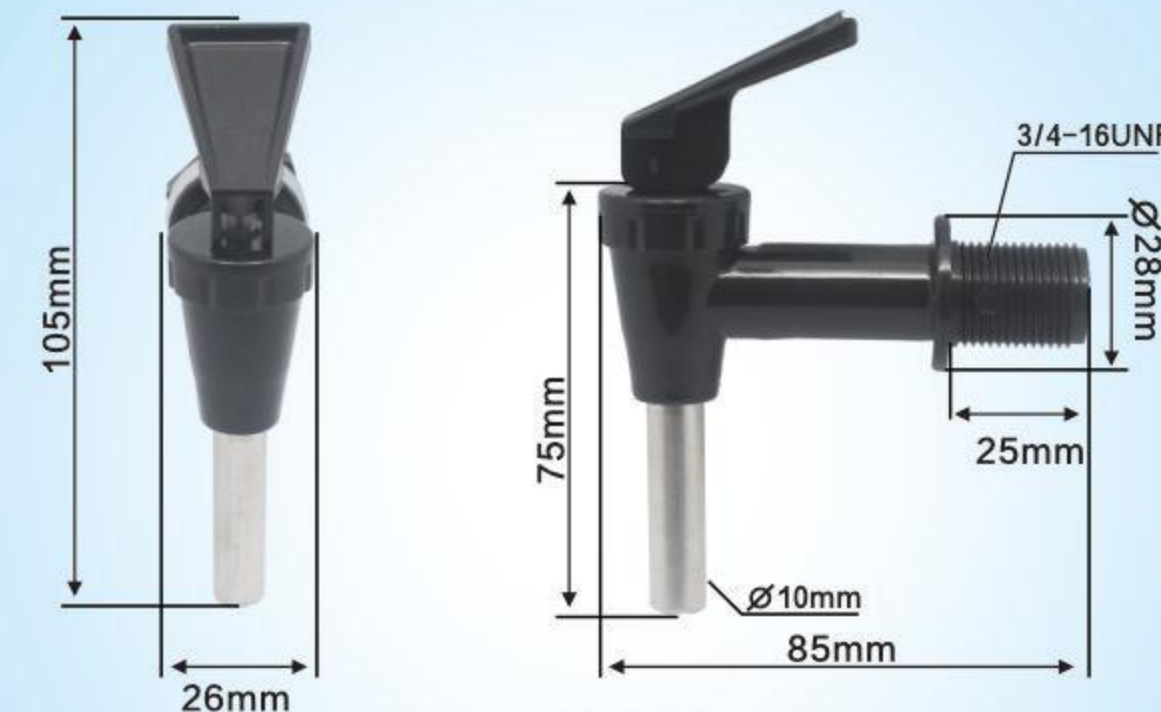

Model No: **A-boda-1**
Material: PA

Male thread
QTY: 200PCS
G.W.: 6.4KGS
MEAS: 41x27x25CM