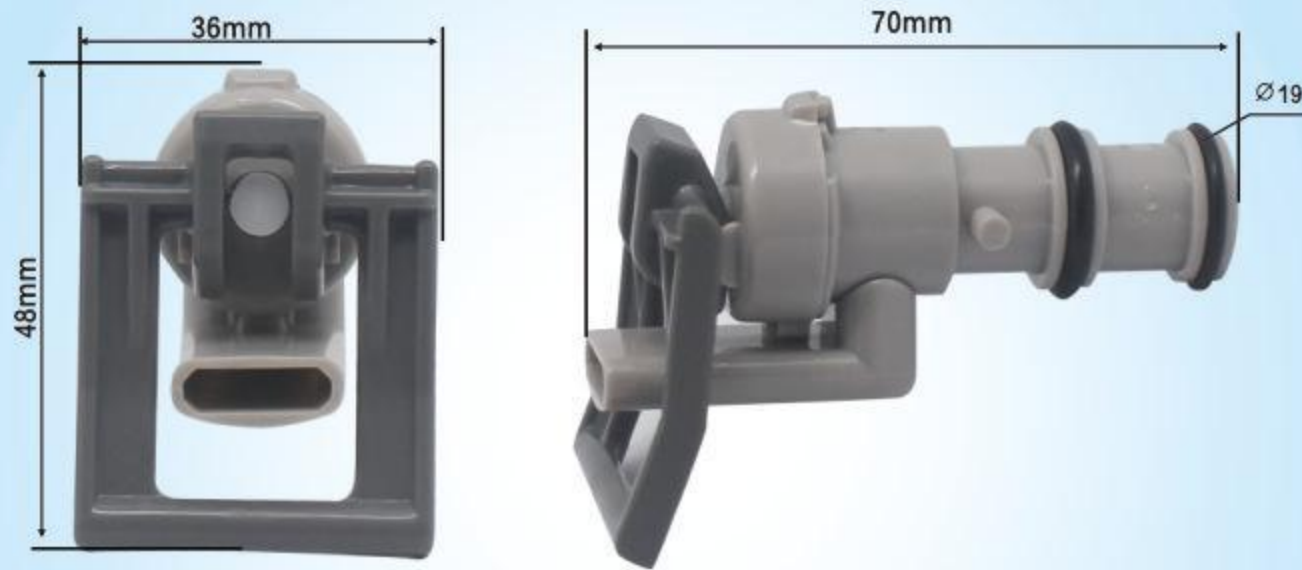

Model No: **Mabe-9**
Material:ABS
Clolur: ●●●

QTY: 350PCS
G.W.: 7.4KGS
MEAS: 41×27×25CM