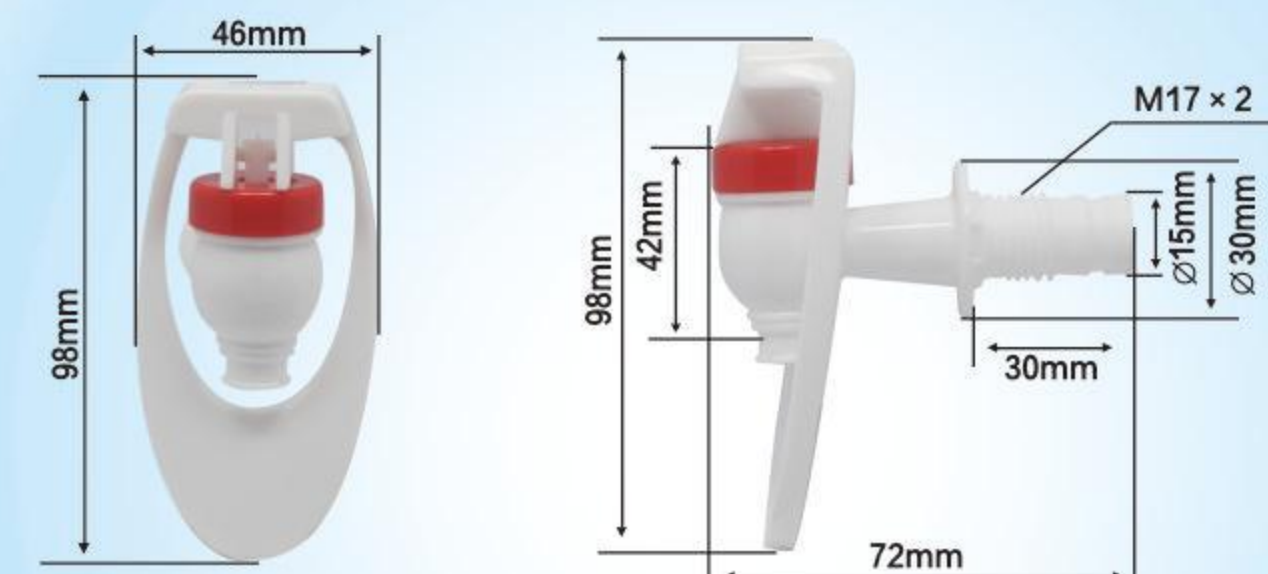

Model No: H1
Material:PP
Clolur: ●●●

Male thread
QTY: 200PCS
G.W.: 6.5KGS
MEAS: 41×27×25CM