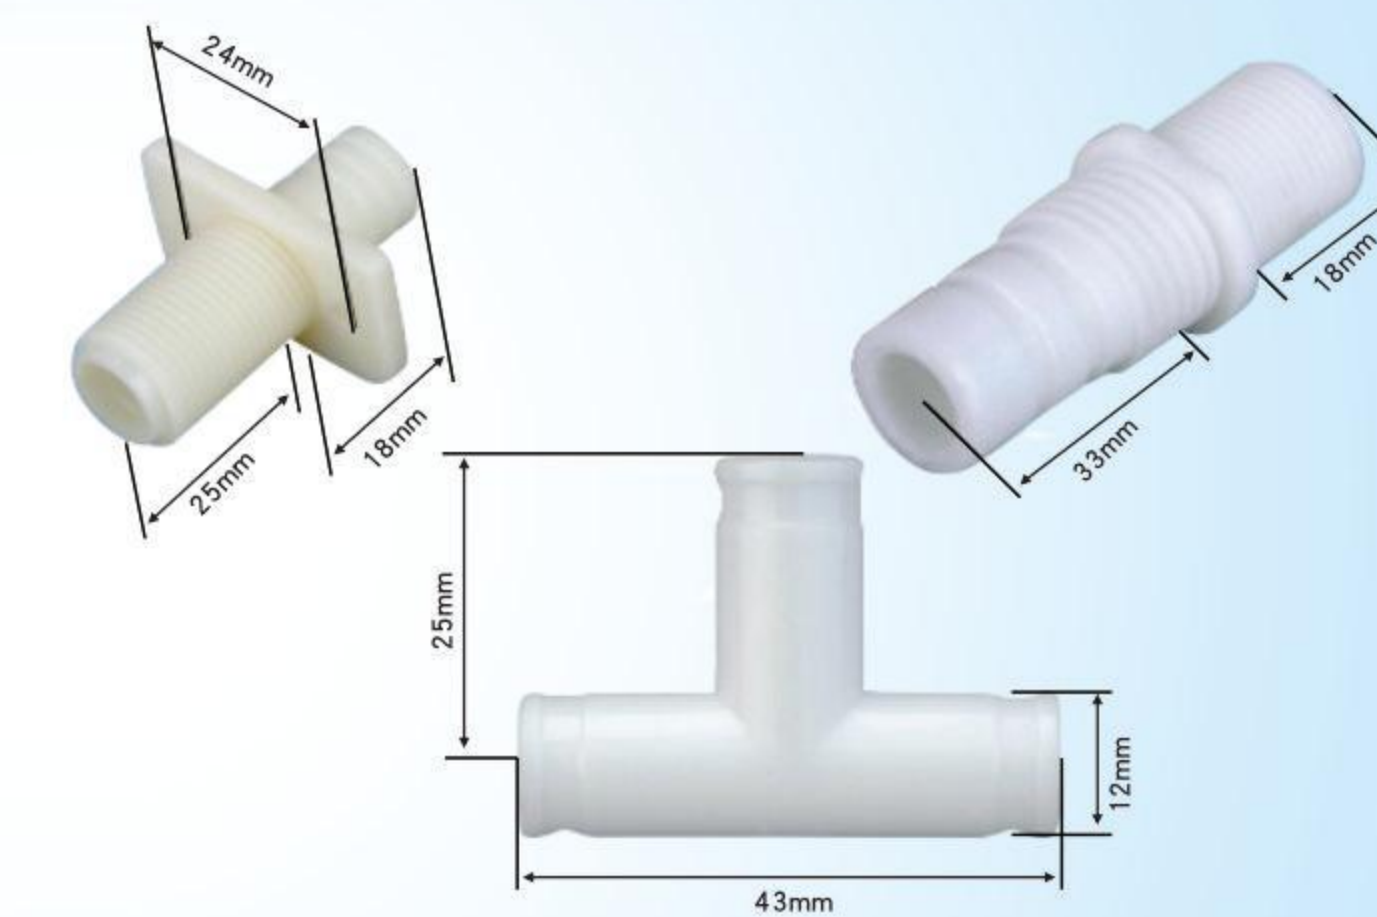

Model No: A-boda

Material
Gauge: Al + Glass/PC
Body: PA/PP
Gauge Length: 4"-20"

Model NO: P6
QTY: 35PCS
G.W: 5KG
MEAS: 41x27x25 CM

- Specifications:
① Al+Nylon
② Full Nylon
③ Full Copper

Material
Gauge: Al + Glass/PC
Body: PA/PP
Gauge Length: 4"-20"

Model NO: P8
QTY: 35PCS
G.W: 4.5KG
MEAS: 41x27x25 CM

- Specifications:
① Al+Nylon
② Full Nylon
③ Full Copper

Model No: Valves-1
QTY: 100PCS
G.W.: 7.5KGS
MEAS: 41 x 27 x 25CM

Model No: Valves-2
QTY: 100PCS
G.W.: 7.5KGS
MEAS: 41 x 27 x 25CM

Model No: The Filter
QTY: 300PCS
G.W.: 8.0KGS
MEAS: 41 x 27 x 25CM

Accessory series

Water Purifier

Tube:1.2M

Model No: **Jet shower**
QTY:20PCS
G.W.:8.05KGS
MEAS:66x45.5x22CM

Model No: **Jet shower-A**
QTY:20PCS
G.W.:8.8KGS
MEAS:66x45.5x22CM