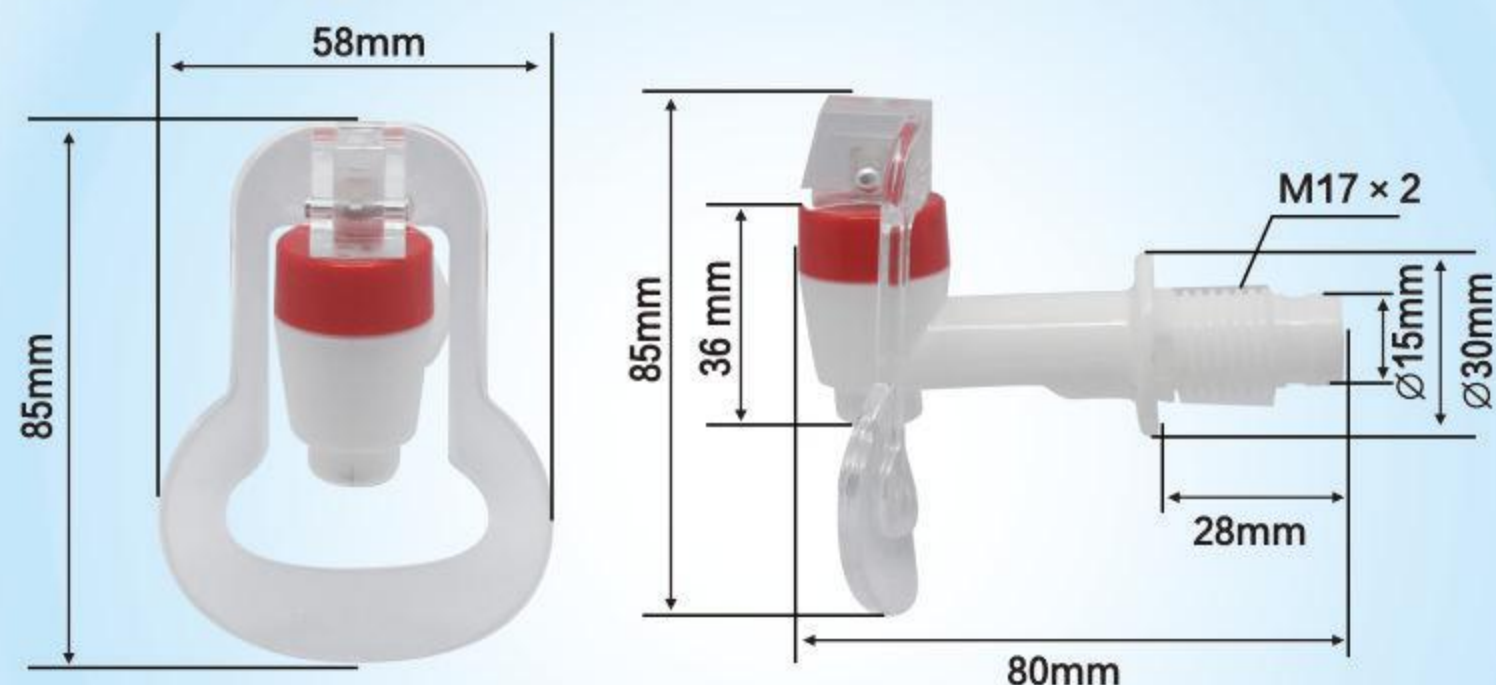

Model No: **B13**
Material:PP
Clolur: ●●●
Male thread
QTY: 170PCS
G.W.: 7.10KGS
MEAS: 41×27×25CM

Model No: **B14**
Material:PP
Clolur: ●●●
Male thread
QTY: 180PCS
G.W.: 6.5KGS
MEAS: 41×27×25CM

Model No: **B15**
Material:PP
Clolur: ●●●
Male thread
QTY: 150PCS
G.W.: 7.0KGS
MEAS: 41×27×25CM

Model No: **BS**
Material:PP
Clolur: ●●●
Male thread
QTY: 200PCS
G.W.: 7.00KGS
MEAS: 41×27×25CM

Model No: **BS-2**
Material:PP
Clolur: ●●●
Male thread
QTY: 250PCS
G.W.: 7.10KGS
MEAS: 41×27×25CM

Model No: **C1**
Material:PP
Clolur: ●●●
Male thread
QTY: 200PCS
G.W.: 6.50KGS
MEAS: 41×27×25CM