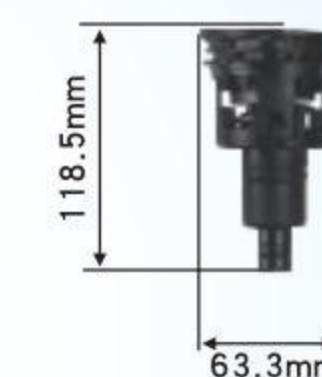

Model No: Valves-2
QTY: 100PCS
G.W.: 7.5KGS
MEAS: 41 x 27 x 25CM