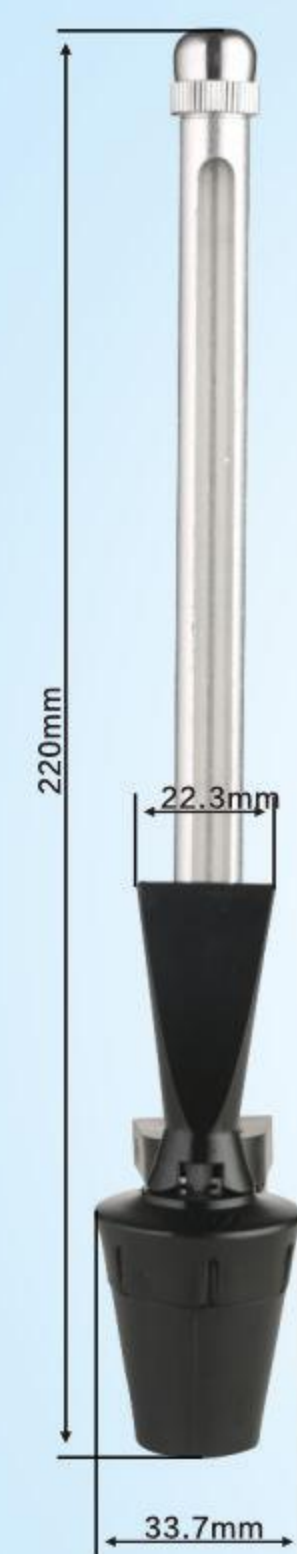

Model No: Valves-1
QTY: 100PCS
G.W.: 7.5KGS
MEAS: 41 x 27 x 25CM

Model No: Valves-2
QTY: 100PCS
G.W.: 7.5KGS
MEAS: 41 x 27 x 25CM