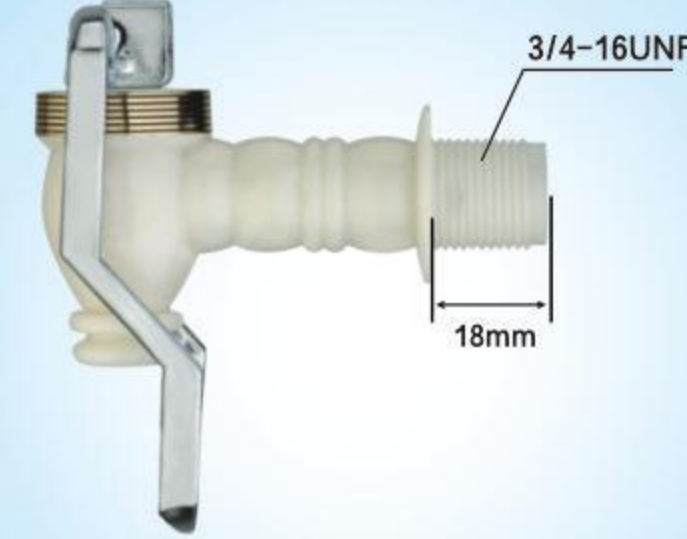

 <p>Model No: Button-12 Material:PP Clolur: ●●○</p> <p>QTY: 500PCS G.W.: 7.3KGS MEAS: 41×27×25CM</p>	 <p>Model No: Button-13 Material:ABS Clolur: ●●○</p> <p>QTY: 250PCS G.W.: 7.5KGS MEAS: 41×27×25CM</p>
 <p>Model No: Button-14 Material:PP Clolur: ●●○</p> <p>QTY: 300PCS G.W.: 7.3 KGS MEAS: 41×27×25CM</p>	 <p>Model No: Button-16 Material:PP Clolur: ●●○</p> <p>QTY: 400PCS G.W.: 7.5KGS MEAS: 41×27×25CM</p>
 <p>Model No: Button-17 QTY: 200PCS G.W.: 7.0KGS MEAS: 41×27×25CM</p>	 <p>Model No: Button-18 QTY:150PCS G.W.:8KGS MEAS:41x27x25CM</p>
 <p>Model No: A2 Electroplate Material: ABS</p> <p>QTY: 300PCS G.W.: 7.50KGS MEAS: 41×27×25CM</p>	 <p>Model No: A8-1 Electroplate Material:ABS</p> <p>QTY: 250PCS G.W.: 7.50KGS MEAS: 41×27×25CM</p>

Model No: B5 Electroplate
Material: ABS

Male thread
QTY: 170PCS
G.W.: 7.0KGS
MEAS: 41 x 27 x 25CM

Model No: B6 Electroplate
Material: ABS

Male thread
QTY: 150PCS
G.W.: 7.50KGS
MEAS: 41 x 27 x 25CM

Model No: H2-2 Electroplate
Material: ABS

Male thread
QTY: 150PCS
G.W.: 7.00KGS
MEAS: 41 x 27 x 25CM

Model No: Small outflow mouth Electroplate
Material: ABS

Male thread
QTY: 200PCS
G.W.: 7.8KGS
MEAS: 41 x 27 x 25CM

Model No: B6-2 Electroplare
Material: ABS