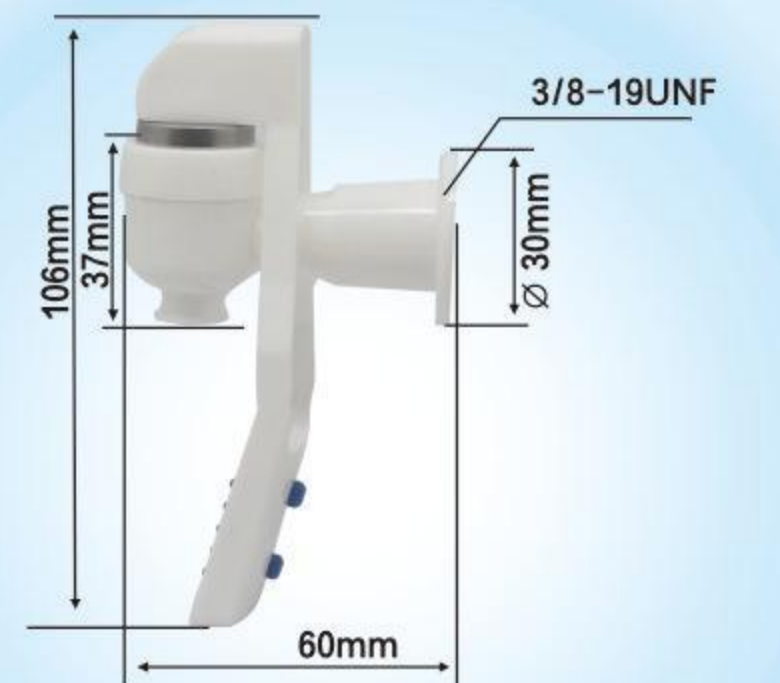

Female thread
QTY: 200PCS
G.W.: 7.0KGS
MEAS: 41×27×25CM