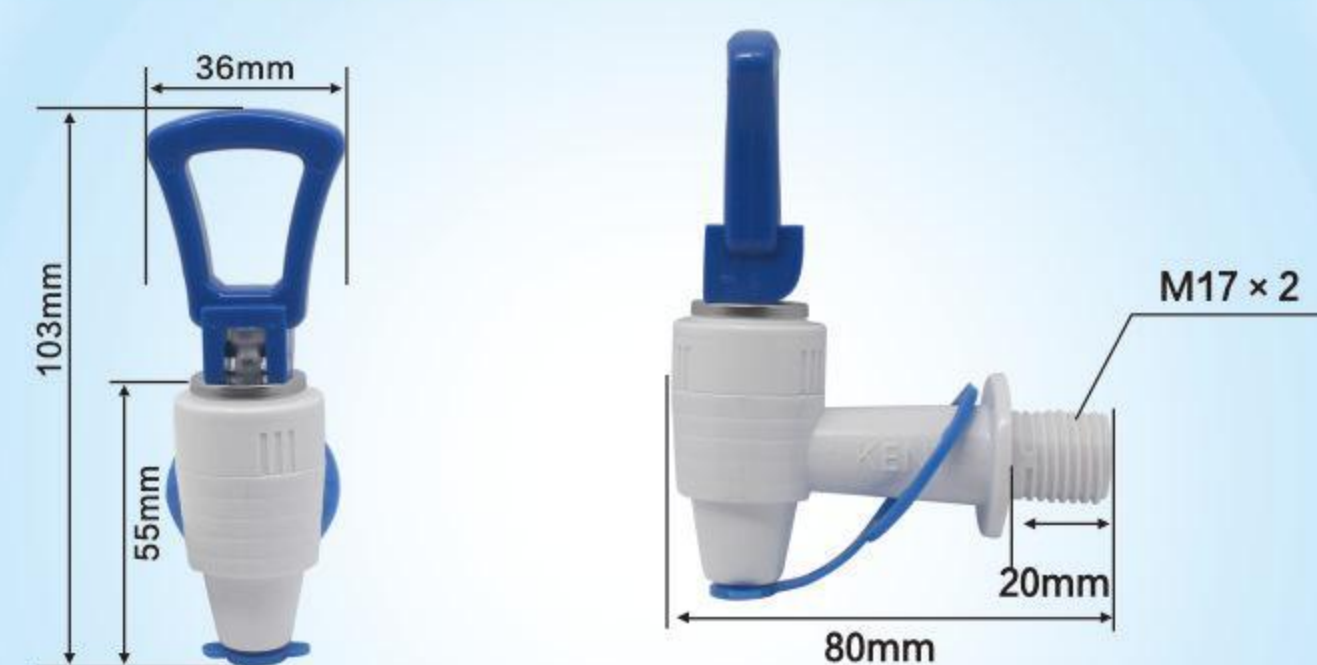

Model No: **E1-F**
Material:ABS
Clolur: ●●

Male thread
QTY: 200PCS
G.W.: 8.0KGS
MEAS: 41×27×25CM