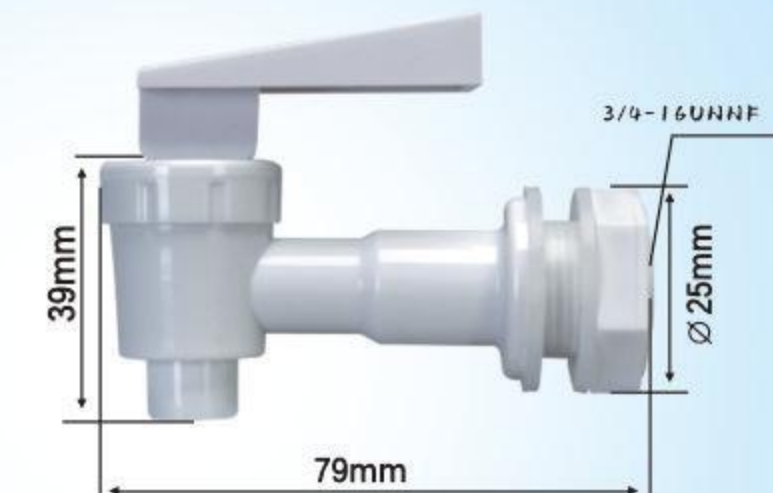

Male thread
QTY: 250PCS
G.W.: 6.7KGS
MEAS: 41×27×25CM