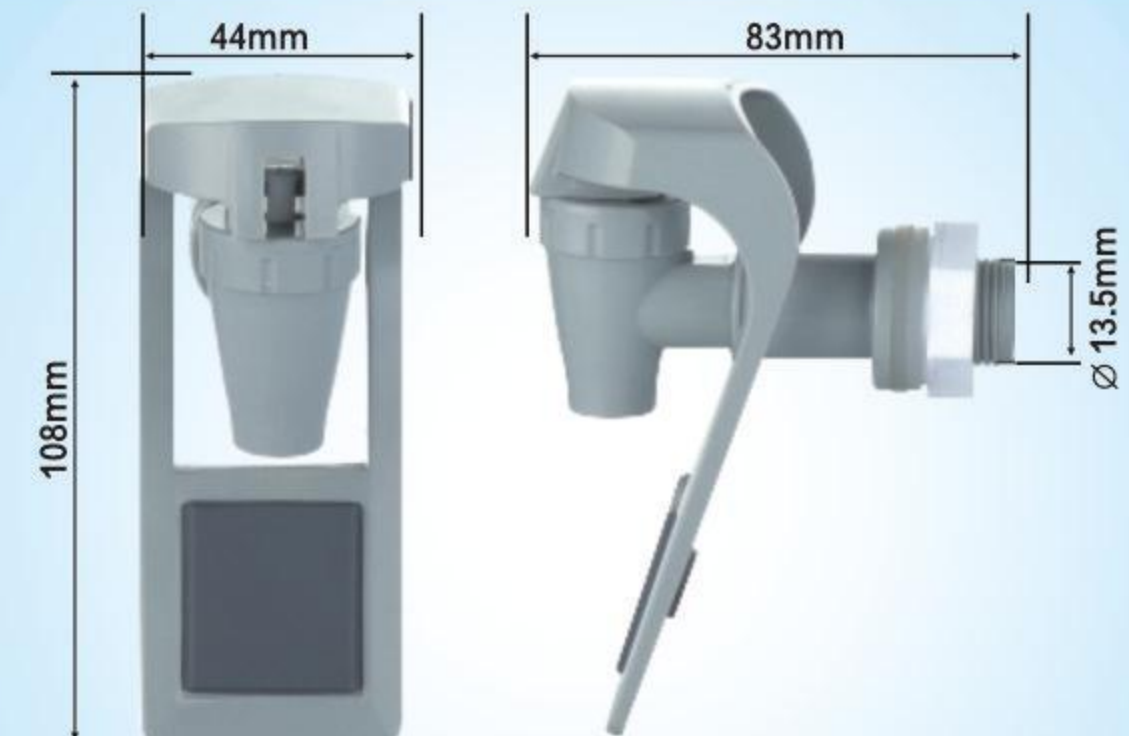

Model No: **G4-1**
Material:PP
Clolur: ●●●●

QTY:120PCS
G.W.: 7.0KGS
MEAS: 41×27×25CM