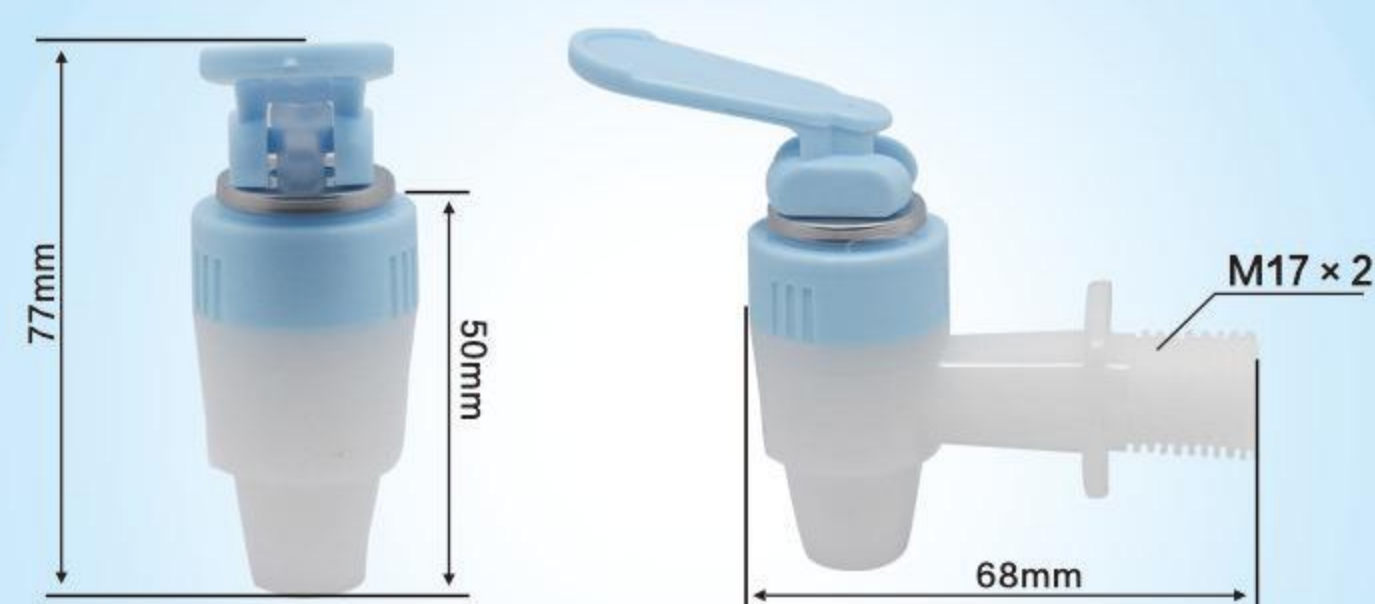

Model No: **E1-A**
Material:PP
Clolur: ●●●

Male thread
QTY: 200PCS
G.W.: 7.0KGS
MEAS: 41×27×25CM