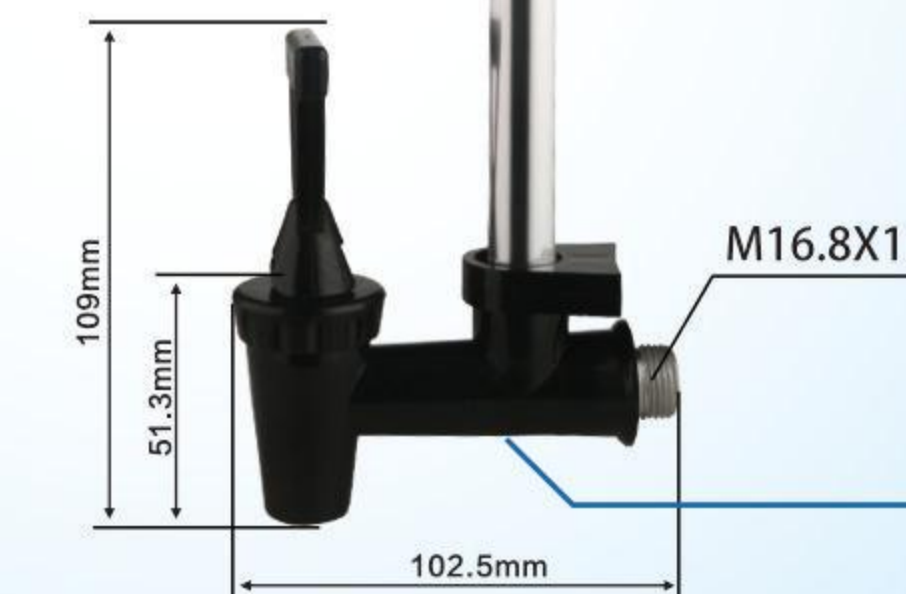

Model NO: P8
QTY: 35PCS
G.W: 4.5KG
MEAS: 41x27x25 CM

1. Specifications:
   ① Al+Nylon
   ② Full Nylon
   ③ Full Copper