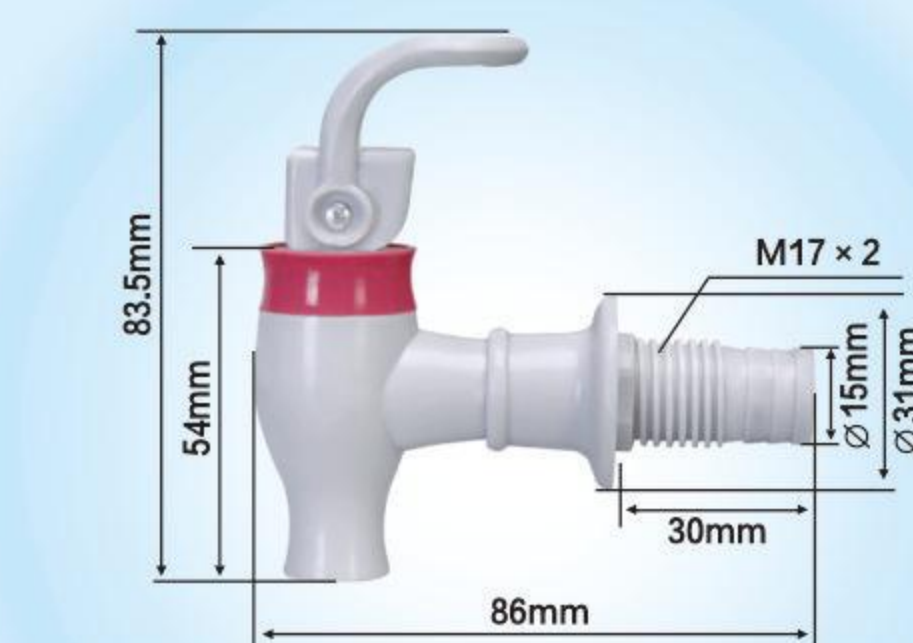

Male thread
QTY: 200PCS
G.W.: 7.5KGS
MEAS: 41×27×25CM