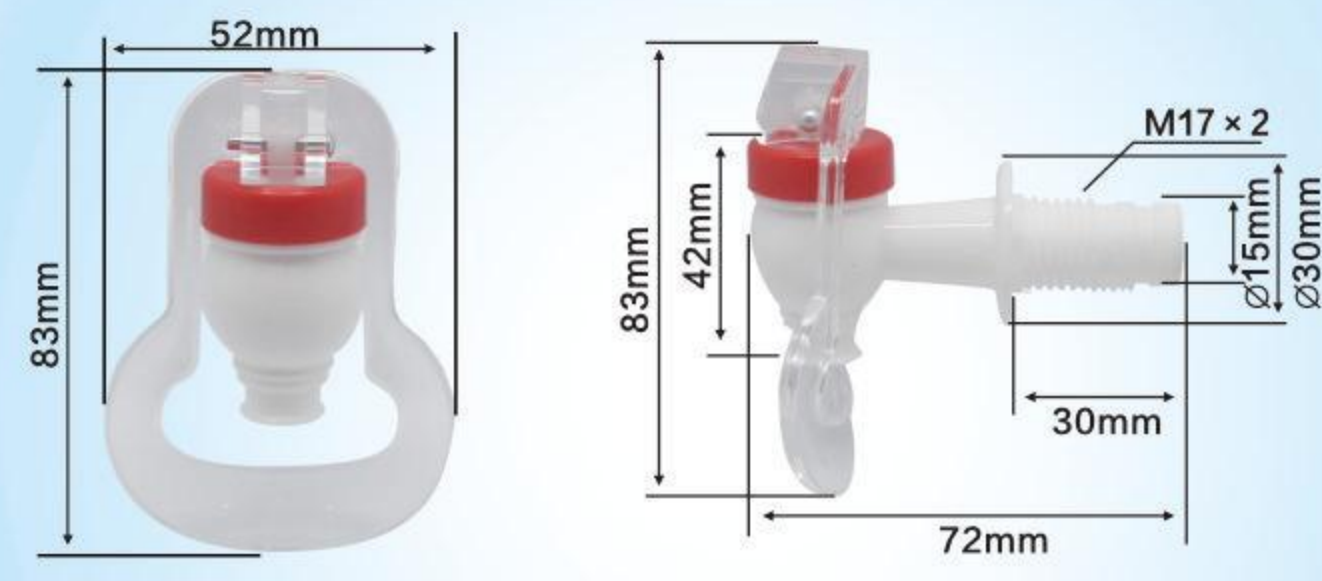

Model No: **B14**
Material:PP
Clolur: ●●●
Male thread
QTY: 180PCS
G.W.: 6.5KGS
MEAS: 41×27×25CM