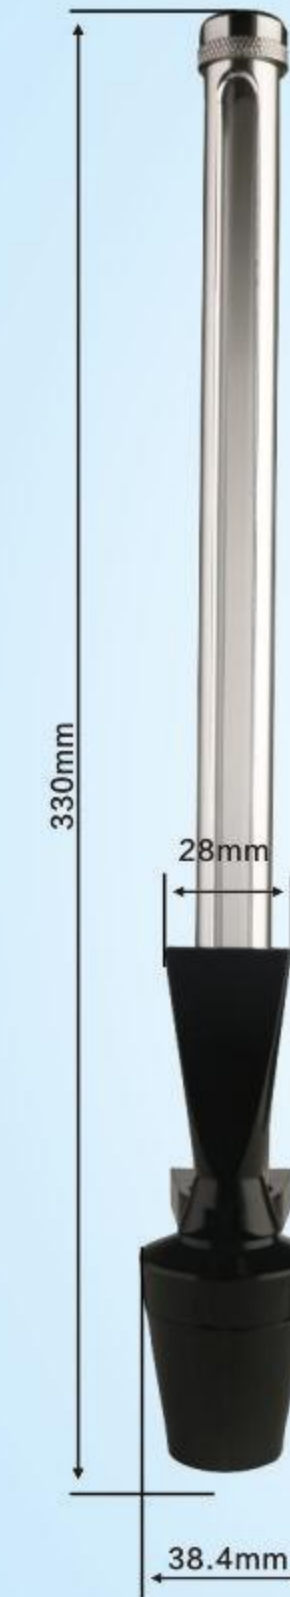

Model No: A-boda

Material
Gauge: Al + Glass/PC
Body: PA/PP
Gauge Length: 4"-20"

Model NO: P6
QTY: 35PCS
G.W: 5KG
MEAS: 41x27x25 CM

- Specifications:
① Al+Nylon
② Full Nylon
③ Full Copper

Material
Gauge: Al + Glass/PC
Body: PA/PP
Gauge Length: 4"-20"