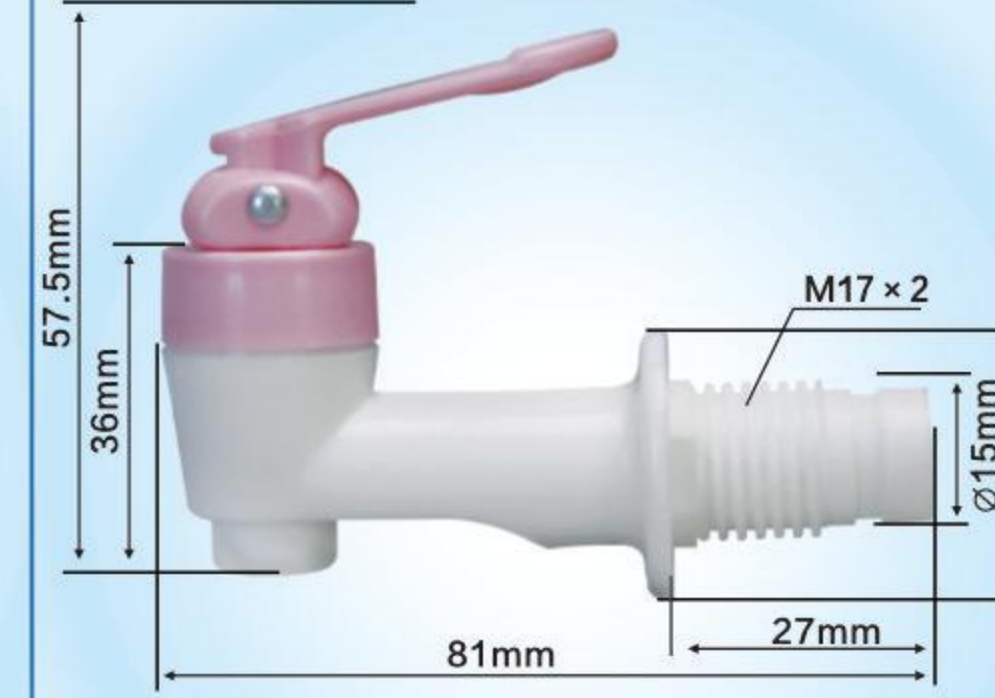

Model No: **Small B**
Material:PP
Clolur: ●●●

Male thread
QTY: 200PCS
G.W.: 7.00KGS
MEAS: 41×27×25CM

Female thread
QTY: 250PCS
G.W.: 6.50KGS
MEAS: 41×27×25CM

Model No: **C2**
Material:PP
Clolur: ●●●

Male thread
QTY: 250PCS
G.W.: 7.00KGS
MEAS: 41×27×25CM