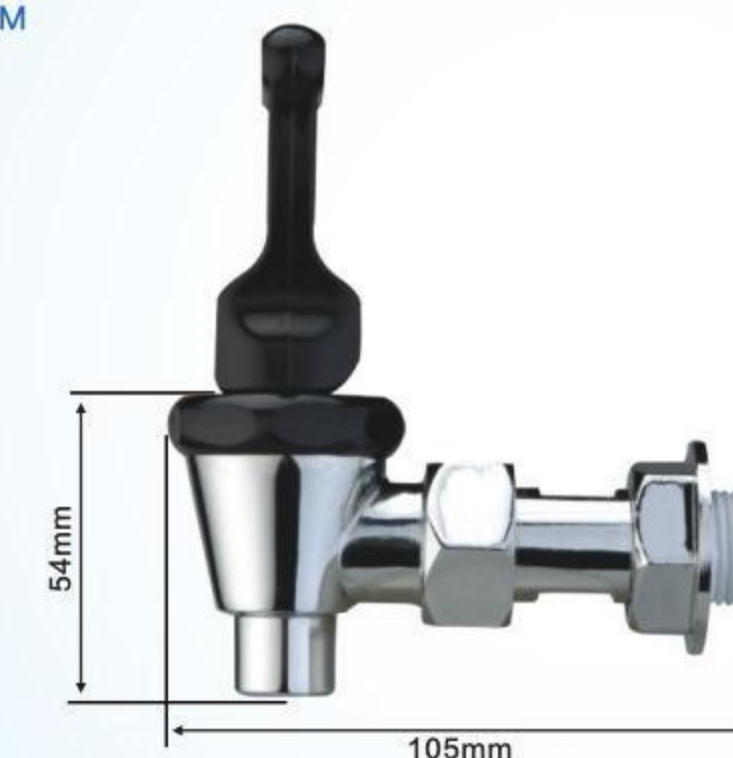

Model No: Valves-2
QTY: 100PCS
G.W.: 7.5KGS
MEAS: 41 x 27 x 25CM