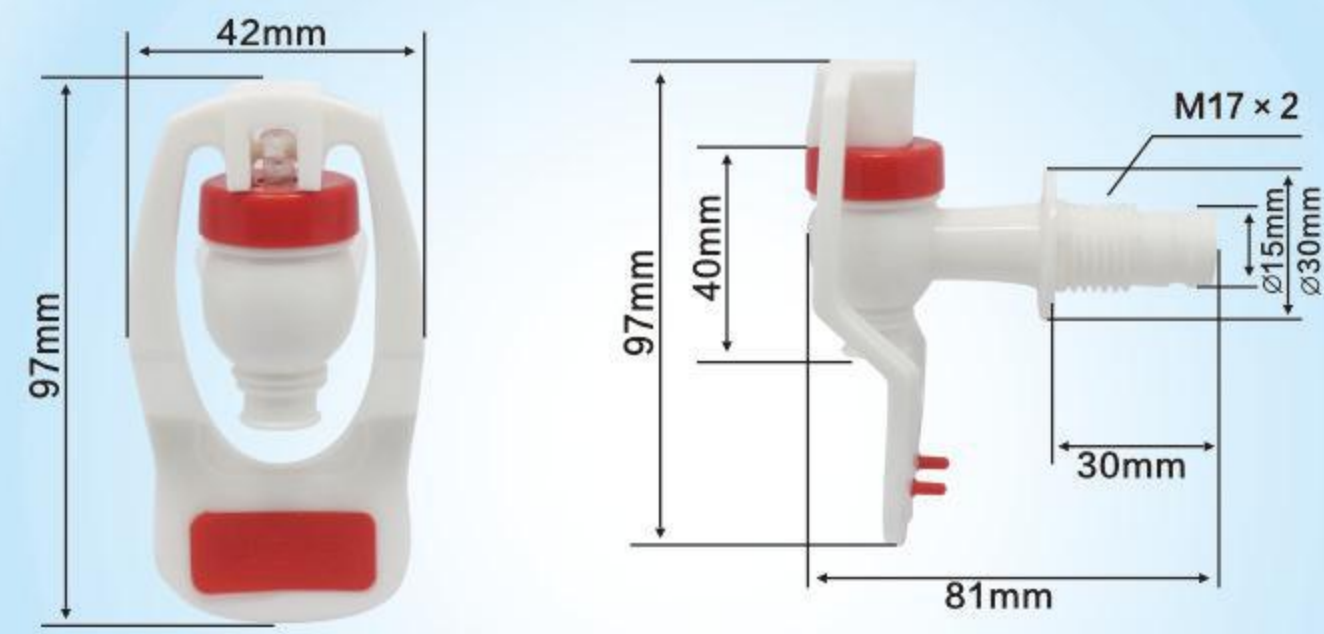

Model No: **B13**
Material:PP
Clolur: ●●●
Male thread
QTY: 170PCS
G.W.: 7.10KGS
MEAS: 41×27×25CM