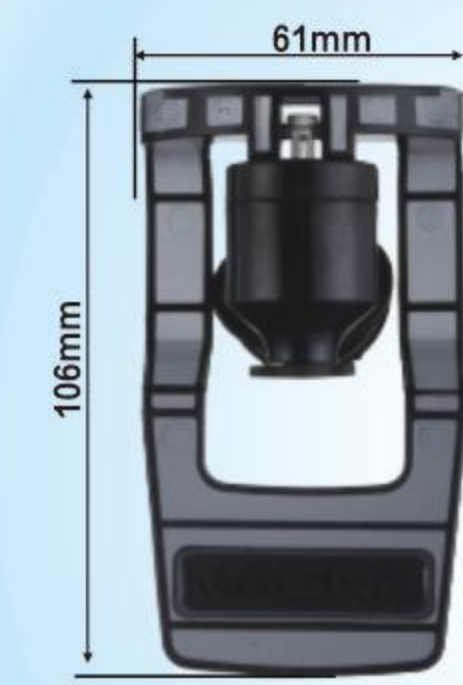

Model No:**G5-2**
QTY: 64PCS
G.W.: 4.4KGS
MEAS: 37.5x26.5x27.5CM