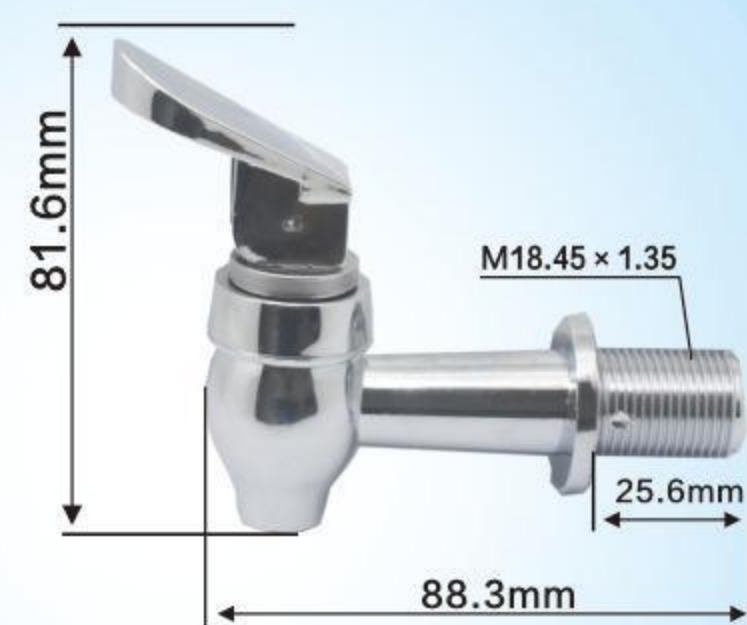

Model No: B7 Electroplate

QTY: 200PCS
G.W.: 8KGS
MEAS: 41 x 27 x 25CM