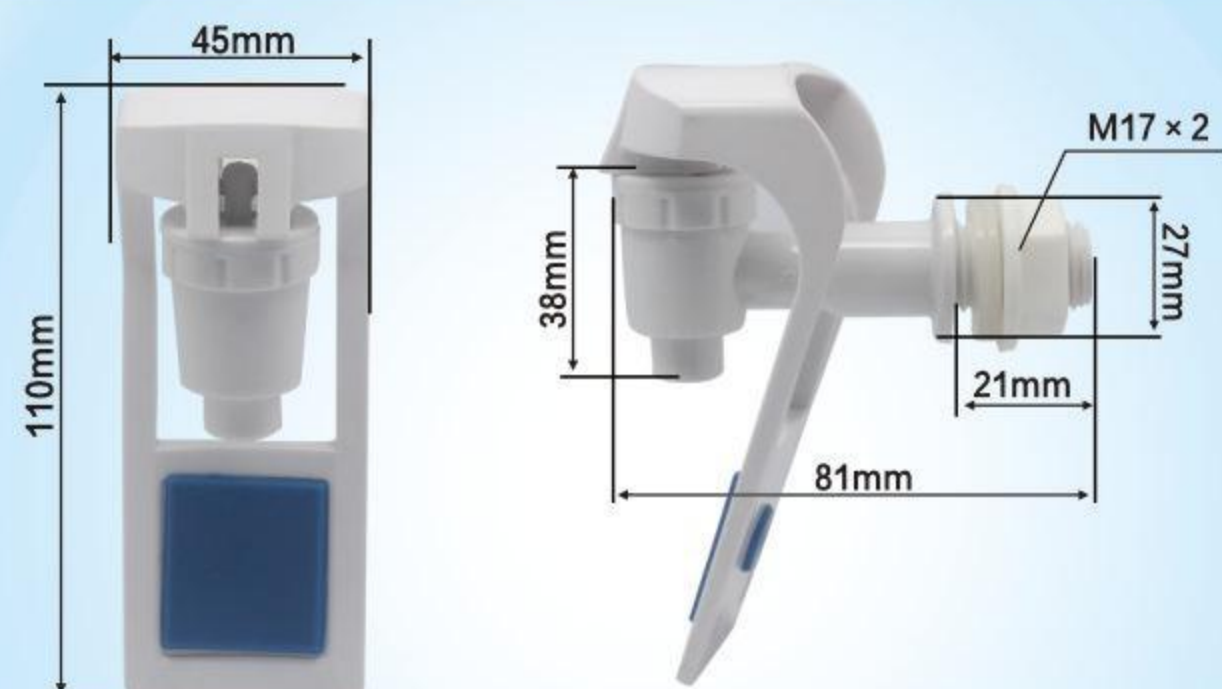

Model No: **G4**
Material:ABS
Clolur: ●●●○

Male thread
QTY: 120PCS
G.W.: 5.3KGS
MEAS: 41×27×25CM