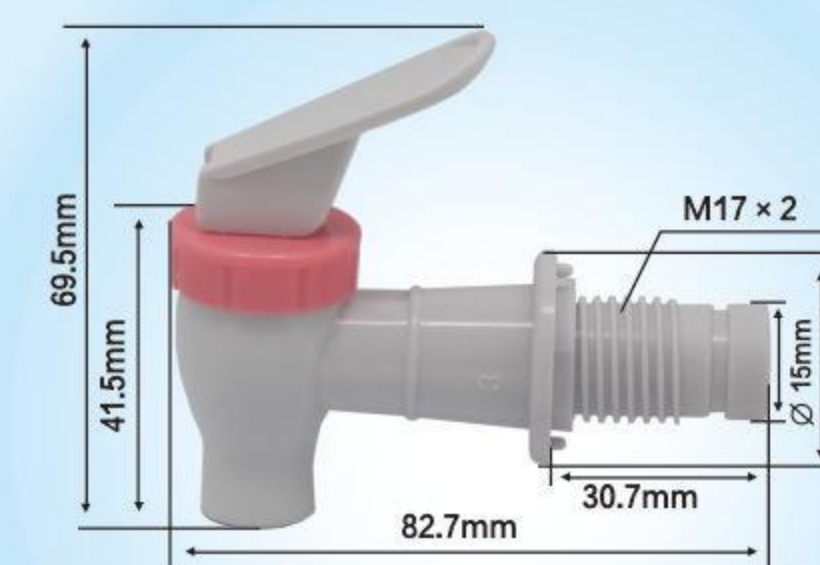

Male thread
QTY: 250PCS
G.W.: 7.0KGS
MEAS: 41×27×25CM