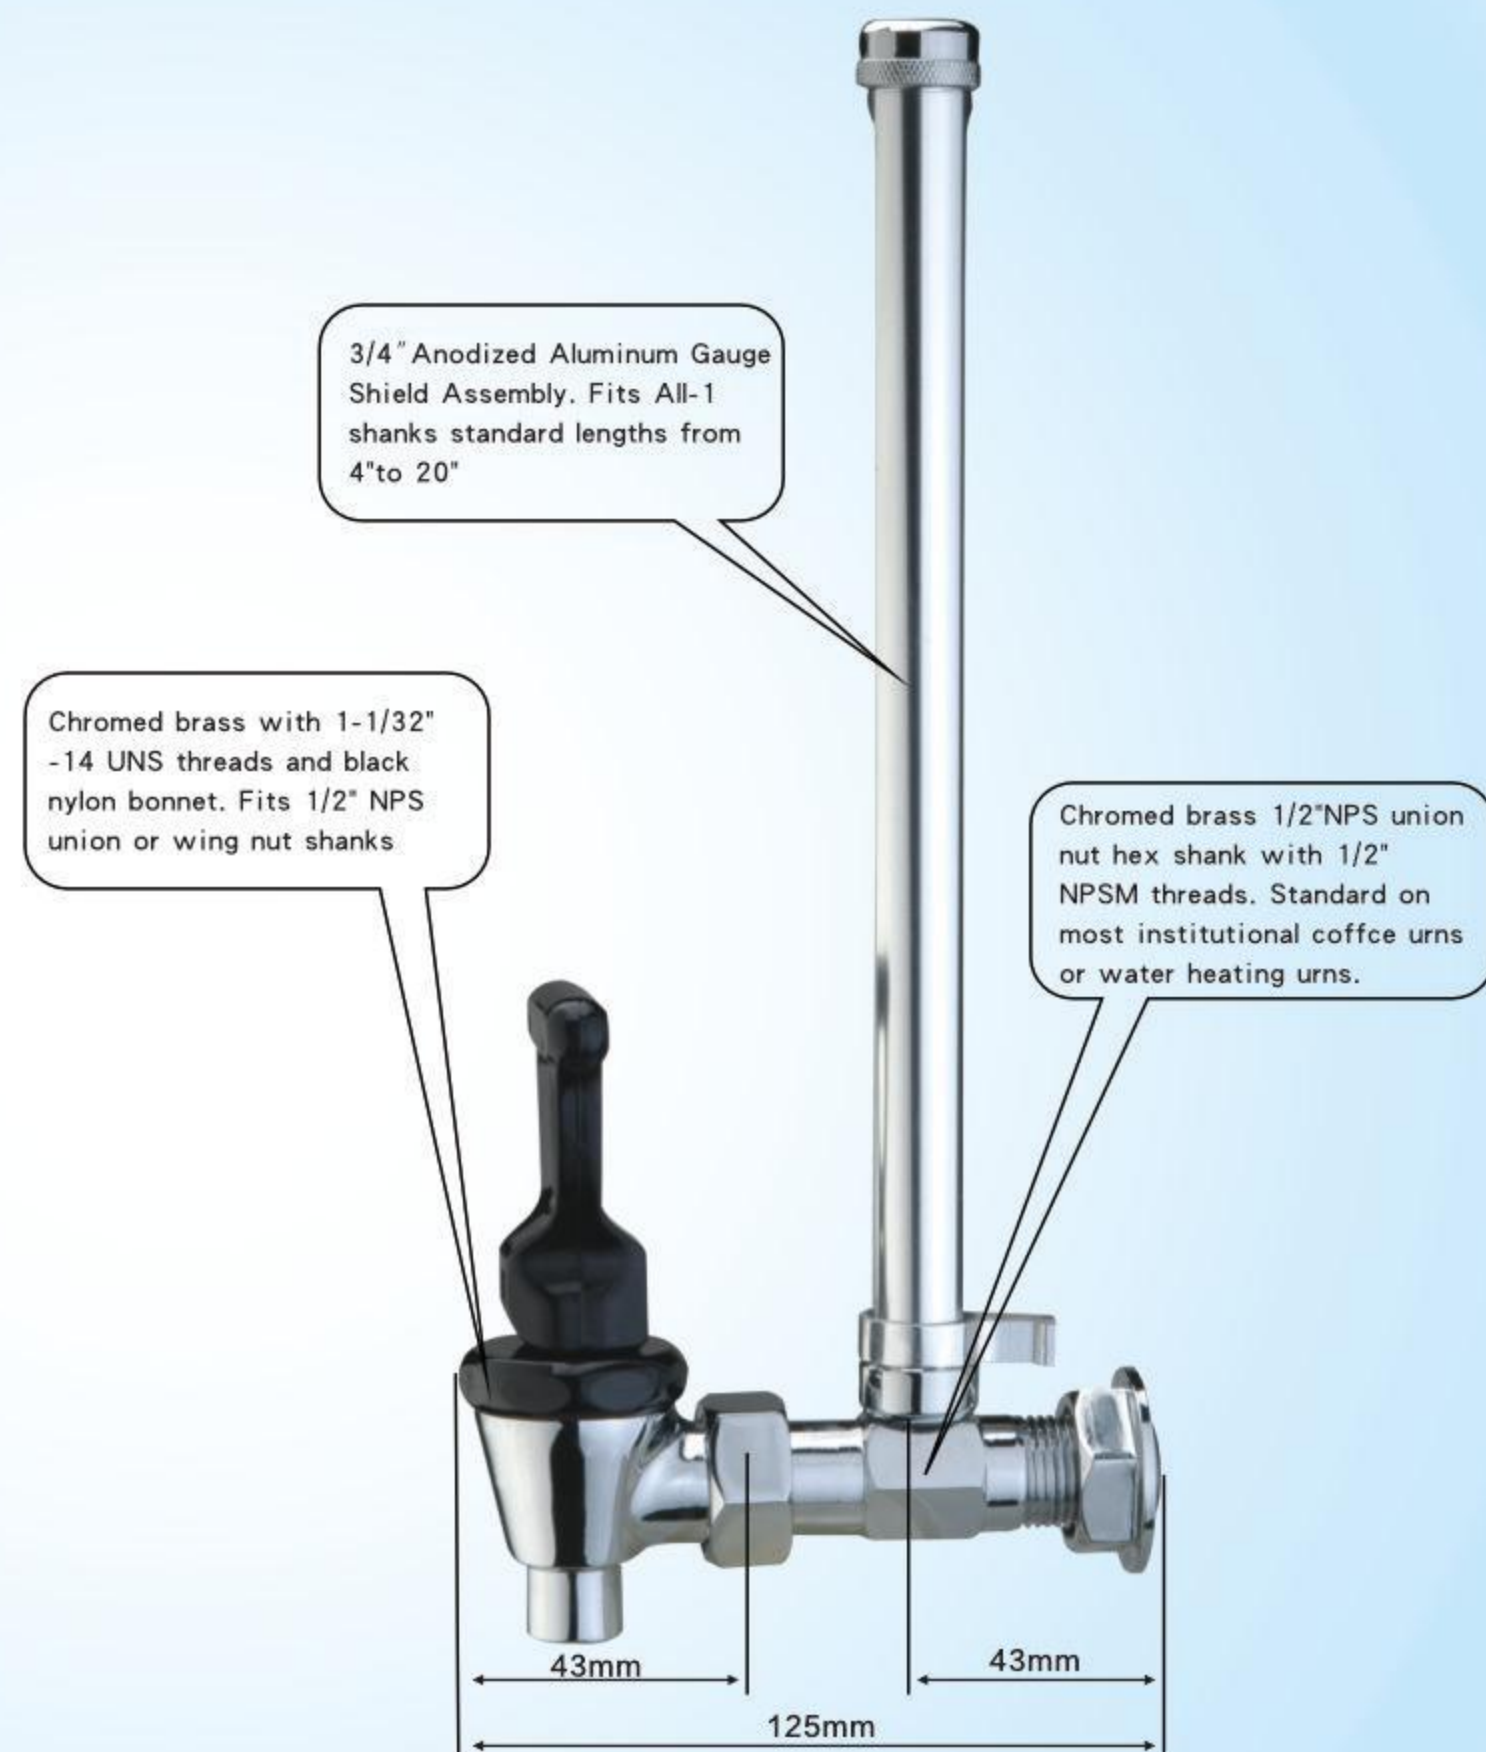

Model No: A-boda

Material
Gauge: Al + Glass/PC
Body: PA/PP
Gauge Length: 4"-20"

Model NO: P6
QTY: 35PCS
G.W: 5KG
MEAS: 41x27x25 CM

- Specifications:
① Al+Nylon
② Full Nylon
③ Full Copper

Material
Gauge: Al + Glass/PC
Body: PA/PP
Gauge Length: 4"-20"