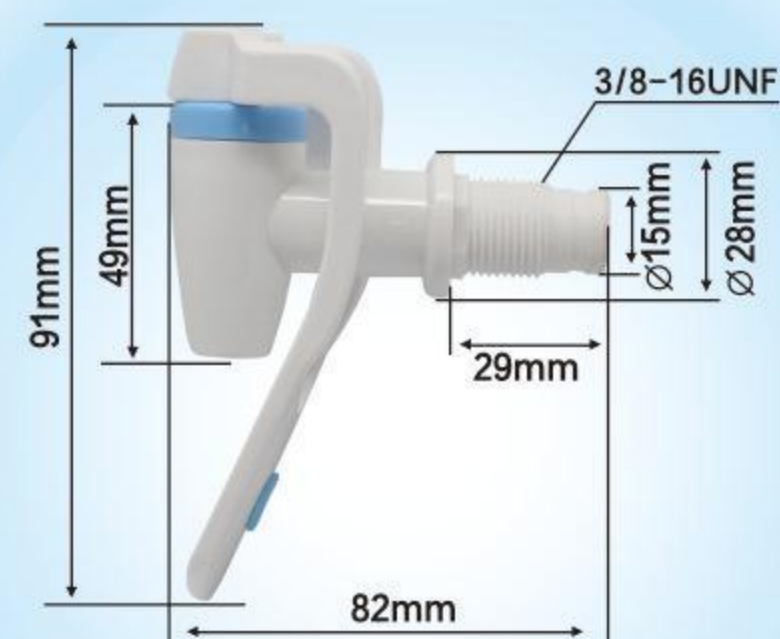

Male thread
QTY: 150PCS
G.W.: 7.0KGS
MEAS: 41×27×25CM