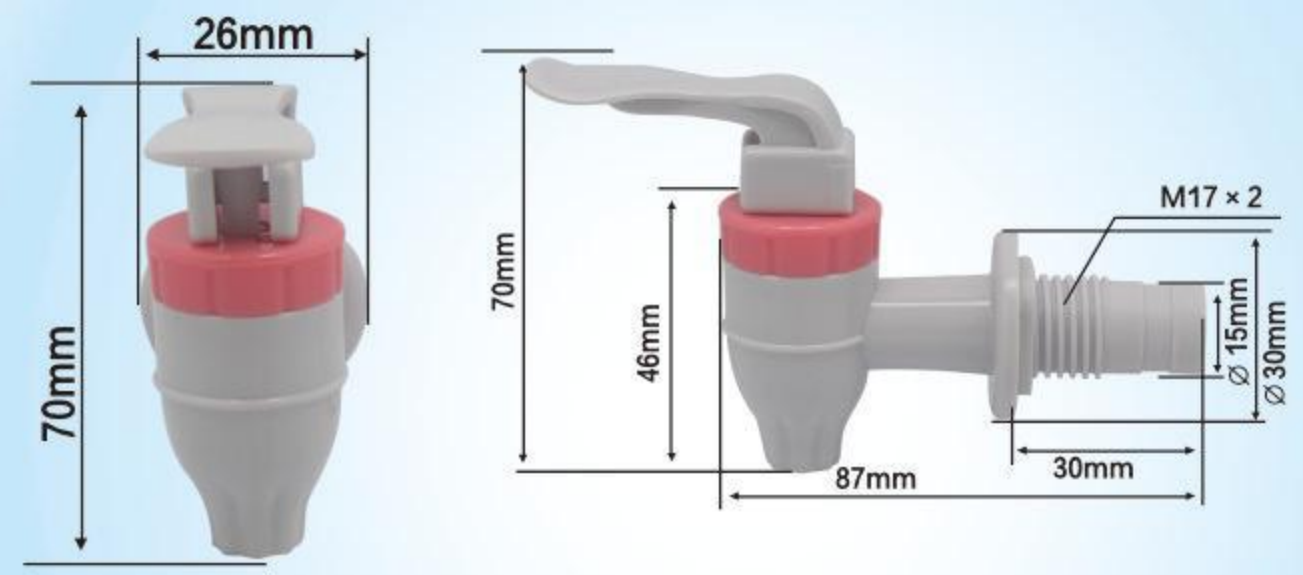

Female thread
QTY: 170PCS
G.W.: 6.6KGS
MEAS: 41×27×25CM

Model No: **F5**
Material:PP
Clolur: ●●

Male thread
QTY: 200PCS
G.W.: 7.8KGS
MEAS: 41×27×25CM

Model No: **F7**
Material:PP
Clolur: ●●●

Male thread
QTY: 200PCS
G.W.: 7.0KGS
MEAS: 41×27×25CM