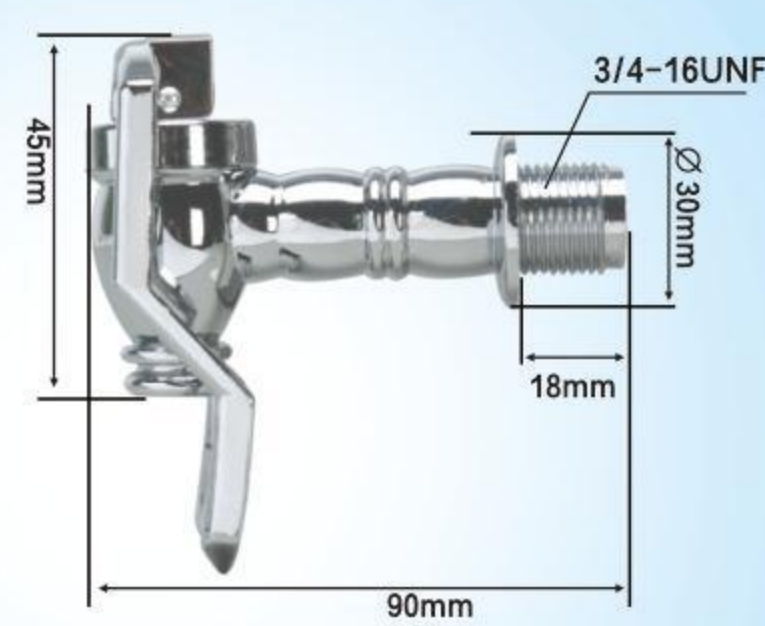

Model No: B6 Electroplate
Material: ABS

Male thread
QTY: 150PCS
G.W.: 7.50KGS
MEAS: 41 x 27 x 25CM