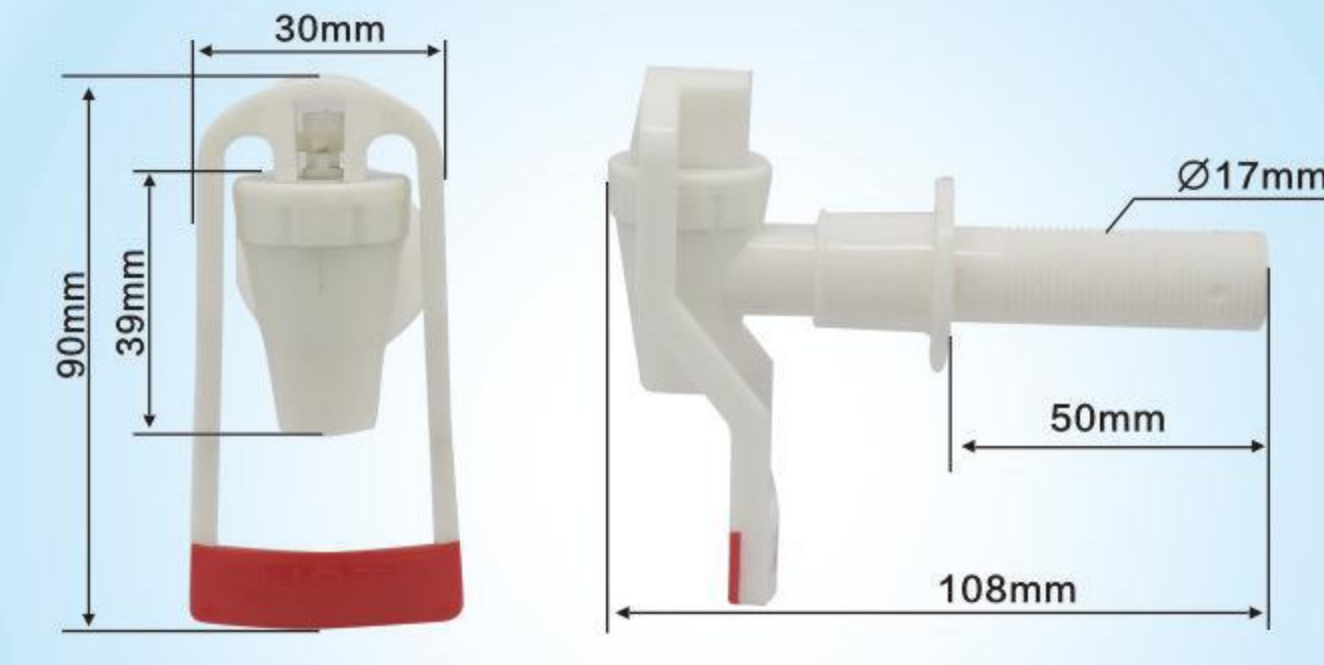

Model No: **Small B**
Material:PP
Clolur: ●●●

Male thread
QTY: 200PCS
G.W.: 7.00KGS
MEAS: 41×27×25CM

Female thread
QTY: 250PCS
G.W.: 6.50KGS
MEAS: 41×27×25CM

Model No: **C2**
Material:PP
Clolur: ●●●

Male thread
QTY: 250PCS
G.W.: 7.00KGS
MEAS: 41×27×25CM