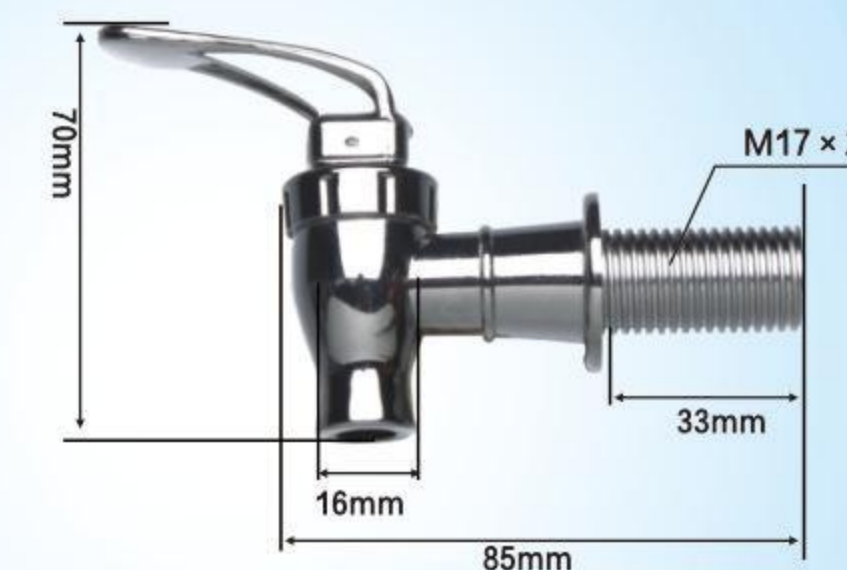

Model No: T9 Electroplate

QTY: 200PCS
G.W.: 7.4KGS
MEAS: 41 x 27 x 25CM